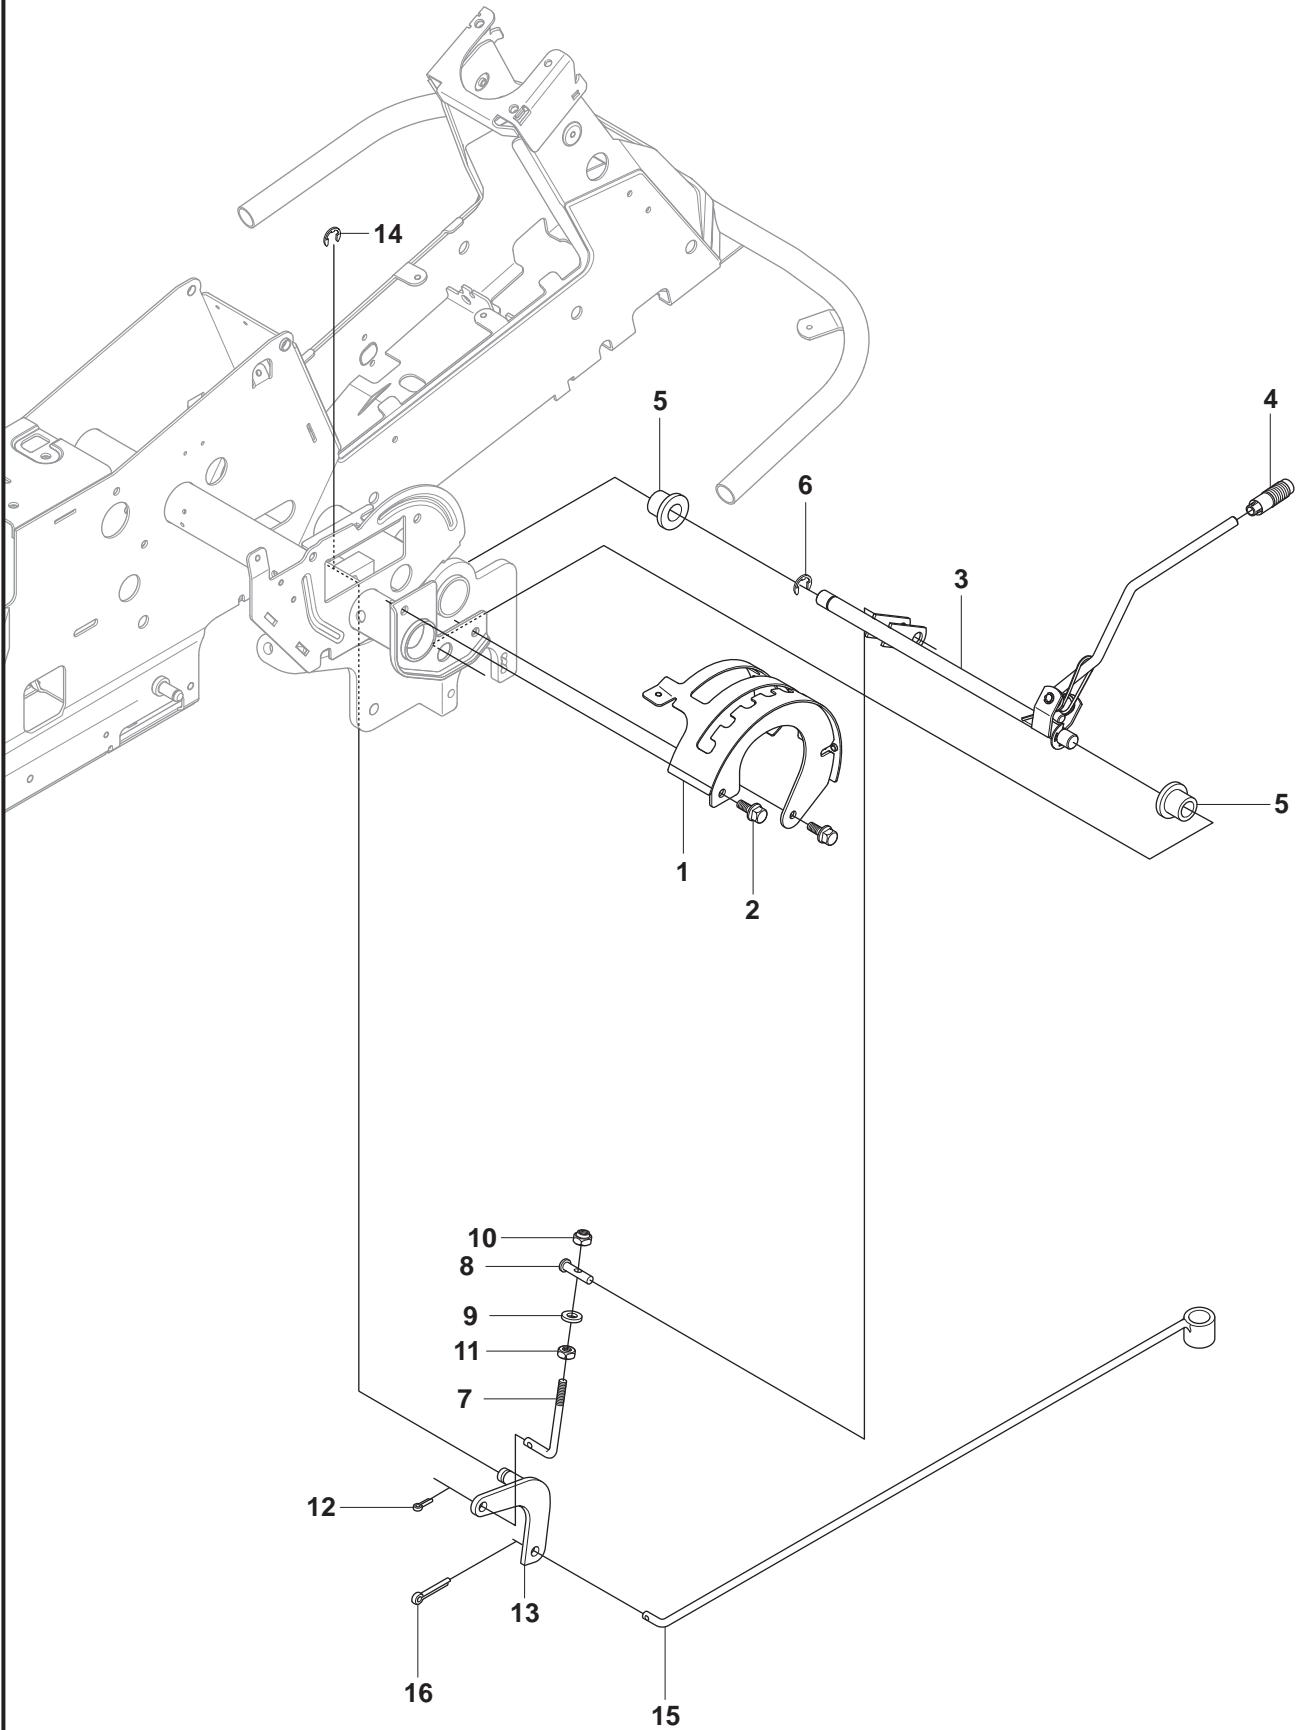

D 965 20 08-01 Rider R15V2 AWD
965 20 09-01 Rider R15V2s AWD
HEIGHT ADJUSTMENT

D

965 20 08-01 Rider R15V2 AWD
965 20 09-01 Rider R15V2s AWD
HEIGHT ADJUSTMENT

Pos.	Compl No.	Part No.	Description	Qty.	Notes
1		535 50 14-01		1	
2		506 57 01-03		2	
3		504 73 45-01	NEW PART	1	
4		506 54 20-01		1	
5		506 55 43-01		2	
6		735 31 22-20		1	
7		506 90 82-01		1	
8		506 78 46-01		1	
9		734 11 72-01		1	
10		732 21 18-01		1	
11		731 23 18-01		1	
12		721 61 83-01		1	
13		506 99 83-01		1	
14		735 31 15-20		1	
15		506 97 51-01		1	
16		721 61 83-01		1