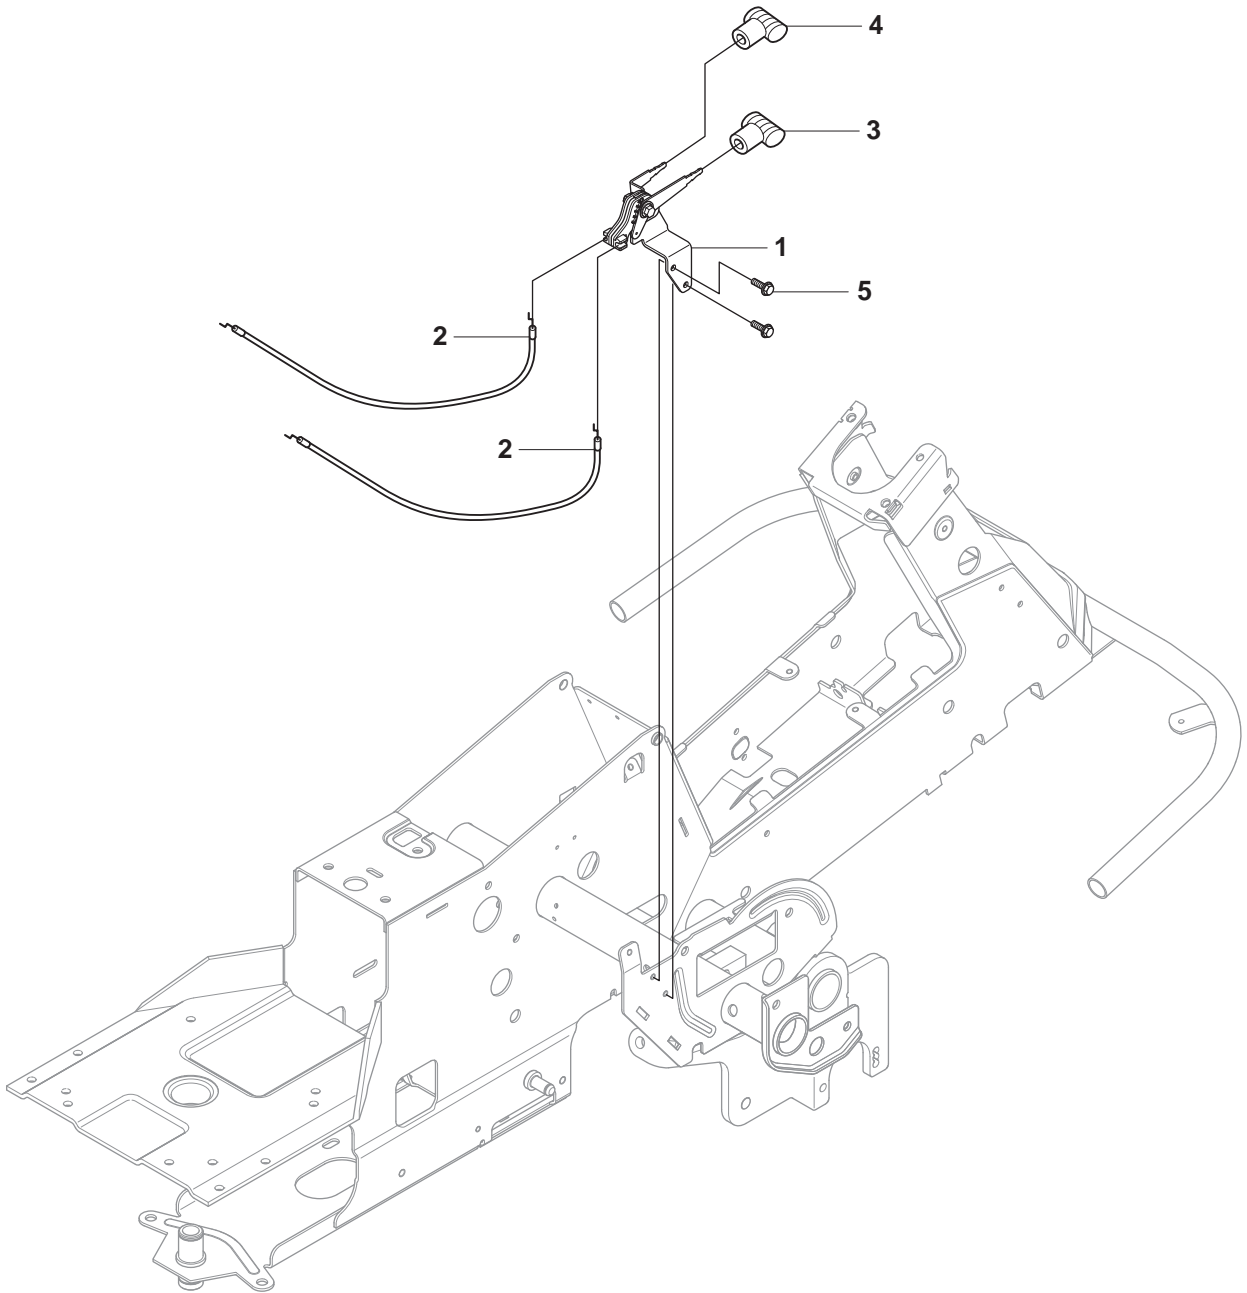

N

965 20 08-01 Rider R15V2 AWD
965 20 09-01 Rider R15V2s AWD
CONTROLS

N

965 20 08-01 Rider R15V2 AWD
965 20 09-01 Rider R15V2s AWD
CONTROLS

Pos.	Compl No.	Part No.	Description	Qty.	Notes
1		544 30 16-01		1	
2		544 30 17-02		2	
3		506 88 91-01		1	
4		506 88 91-02		1	
5		725 23 64-61	NEW PART	2