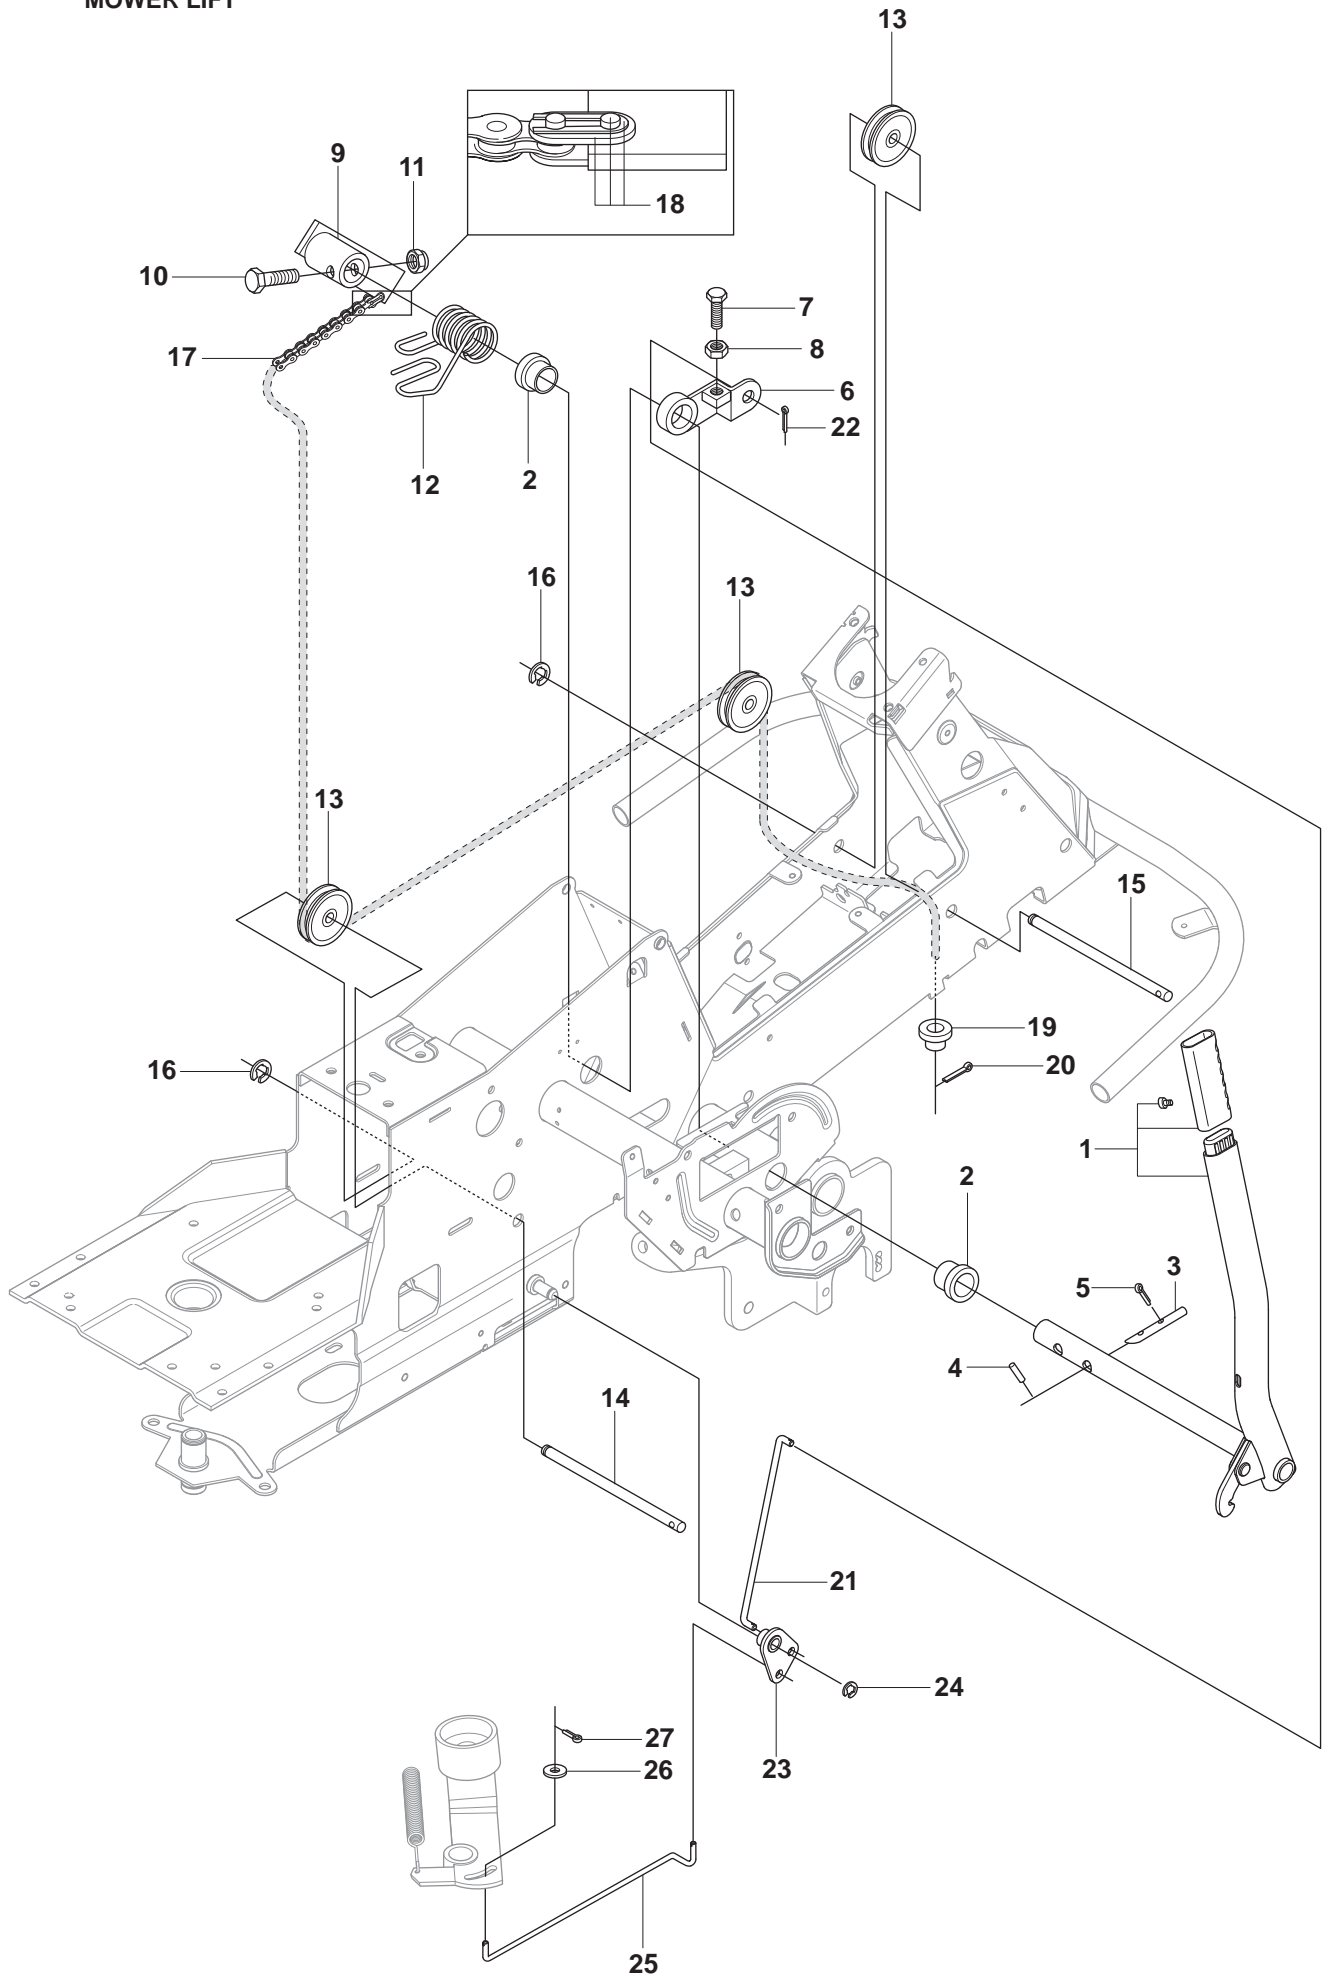

E

965 20 08-01 Rider R15V2 AWD
965 20 09-01 Rider R15V2s AWD
MOWER LIFT

E

**965 20 08-01 Rider R15V2 AWD
965 20 09-01 Rider R15V2s AWD
MOWER LIFT**

Pos.	Compl No.	Part No.	Description	Qty.	Notes
1		501 01 86-01		1	
2		506 55 65-01		2	
3		506 90 53-01		1	
4		721 12 59-30		1	
5		721 61 83-01		1	
6		506 78 43-01		1	
7		725 24 97-51		1	
8		731 23 20-51		1	
9		506 90 54-01		1	
10		725 25 42-51		1	
11		732 25 22-01		1	
12		506 91 68-01		1	
13		506 90 56-01		2	
14		506 90 57-01		1	
15		506 90 57-02		1	
16		735 31 18-20		2	
17		506 55 46-07		1	
18		506 55 47-01		1	
19		506 90 59-01		1	
20		721 61 87-01		1	
21		544 45 69-01		1	
22		721 61 83-01		1	
23		544 37 86-01		1	
24		735 31 14-20		1	
25		544 44 88-01		1	
26		734 11 64-41		1	
27		721 61 83-01		1