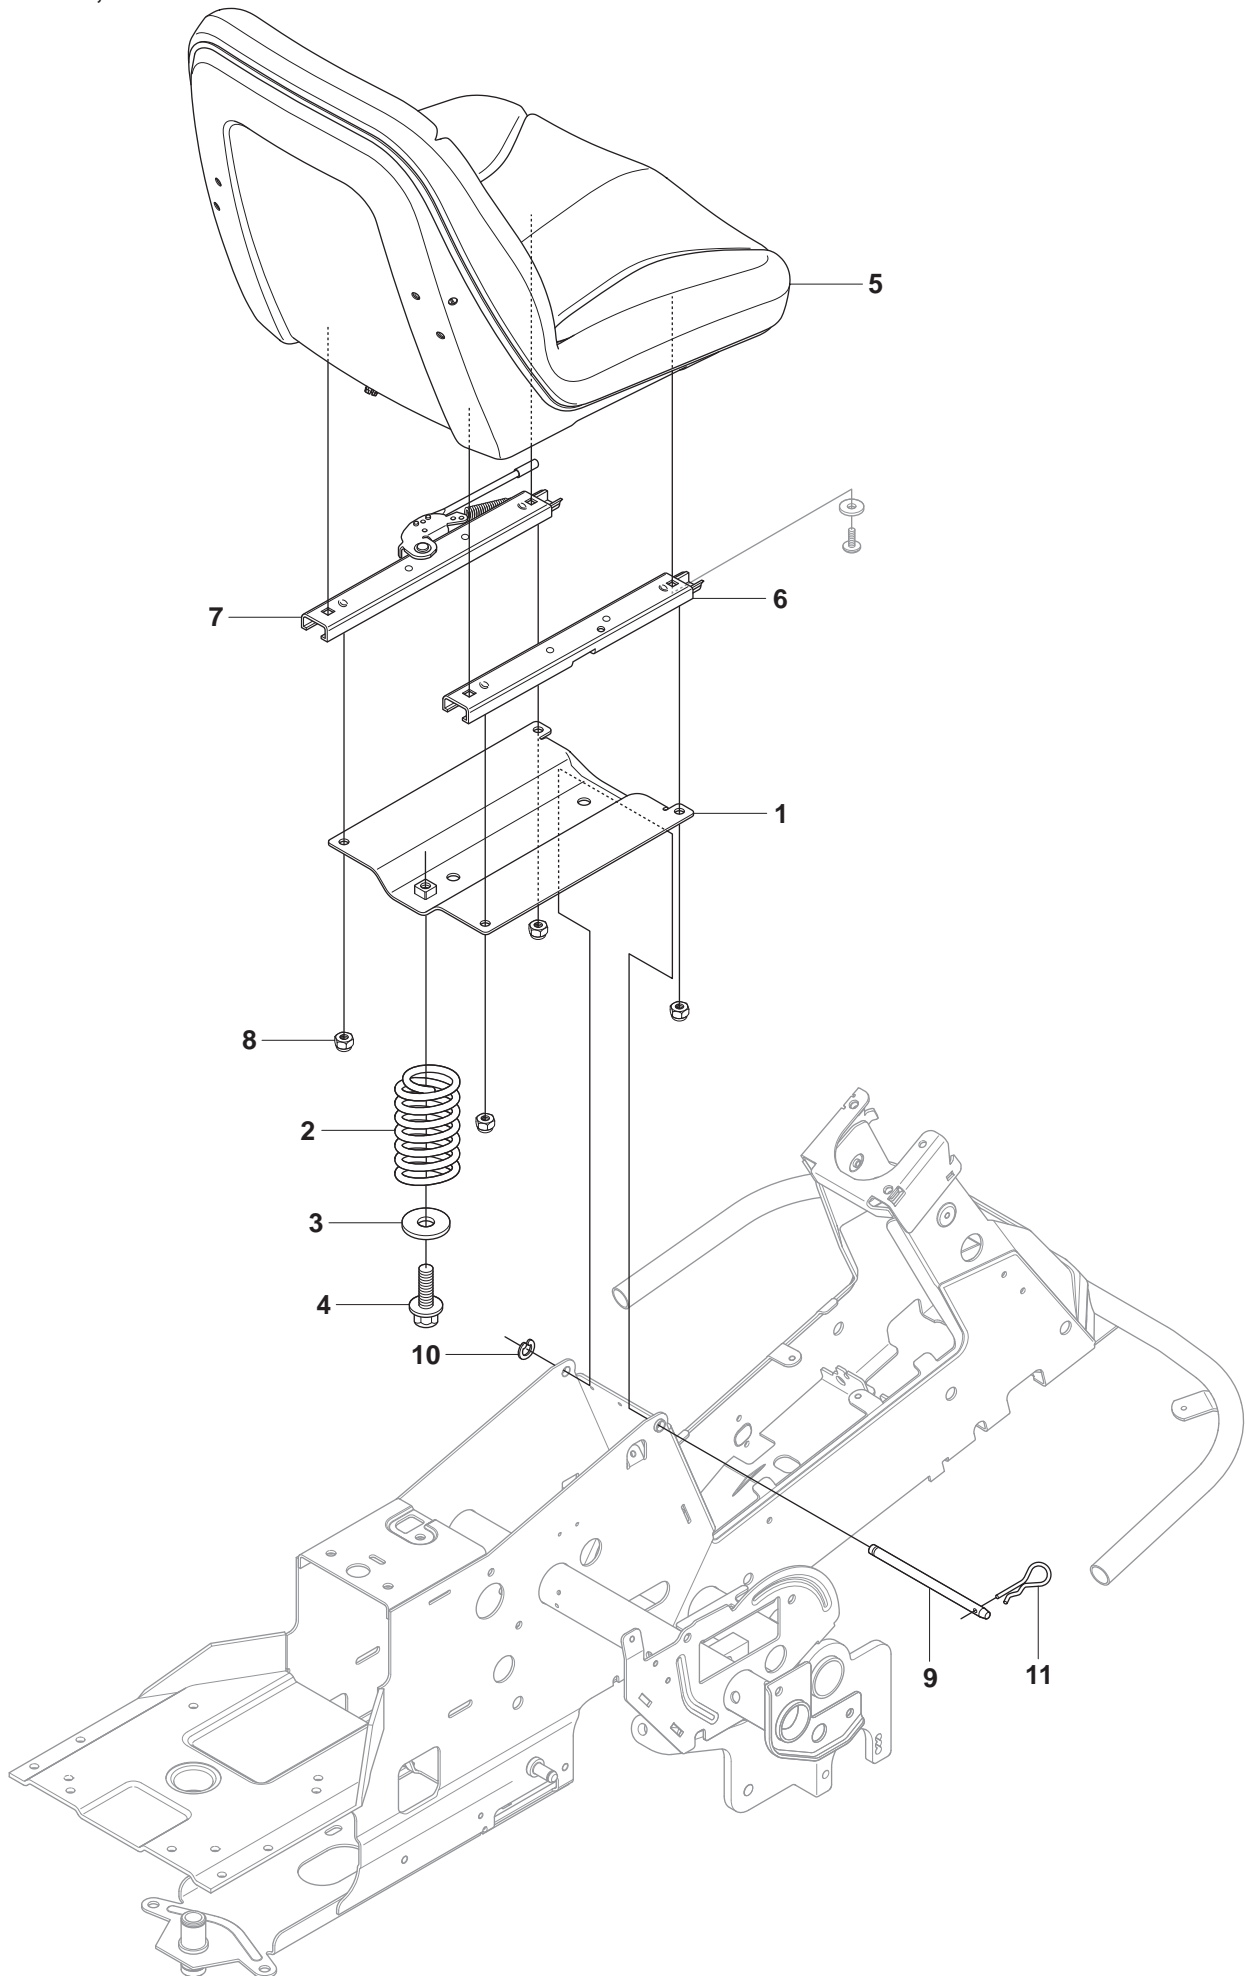

**A**

965 20 08-01 Rider R15V2 AWD  
965 20 09-01 Rider R15V2s AWD  
SEAT, TS2800

Pos.	Compl No.	Part No.	Description	Qty.	Notes
1		544 32 85-01		1	
2		506 91 53-01		1	
3		734 11 74-41		1	
4		725 24 93-71		1	
5		544 43 34-01		1	
6		506 99 69-01		1	
7		506 99 69-02		1	
8		732 21 18-01		4	
9		506 50 99-01		1	
10		735 31 12-00		1	
11		506 66 88-01		1	