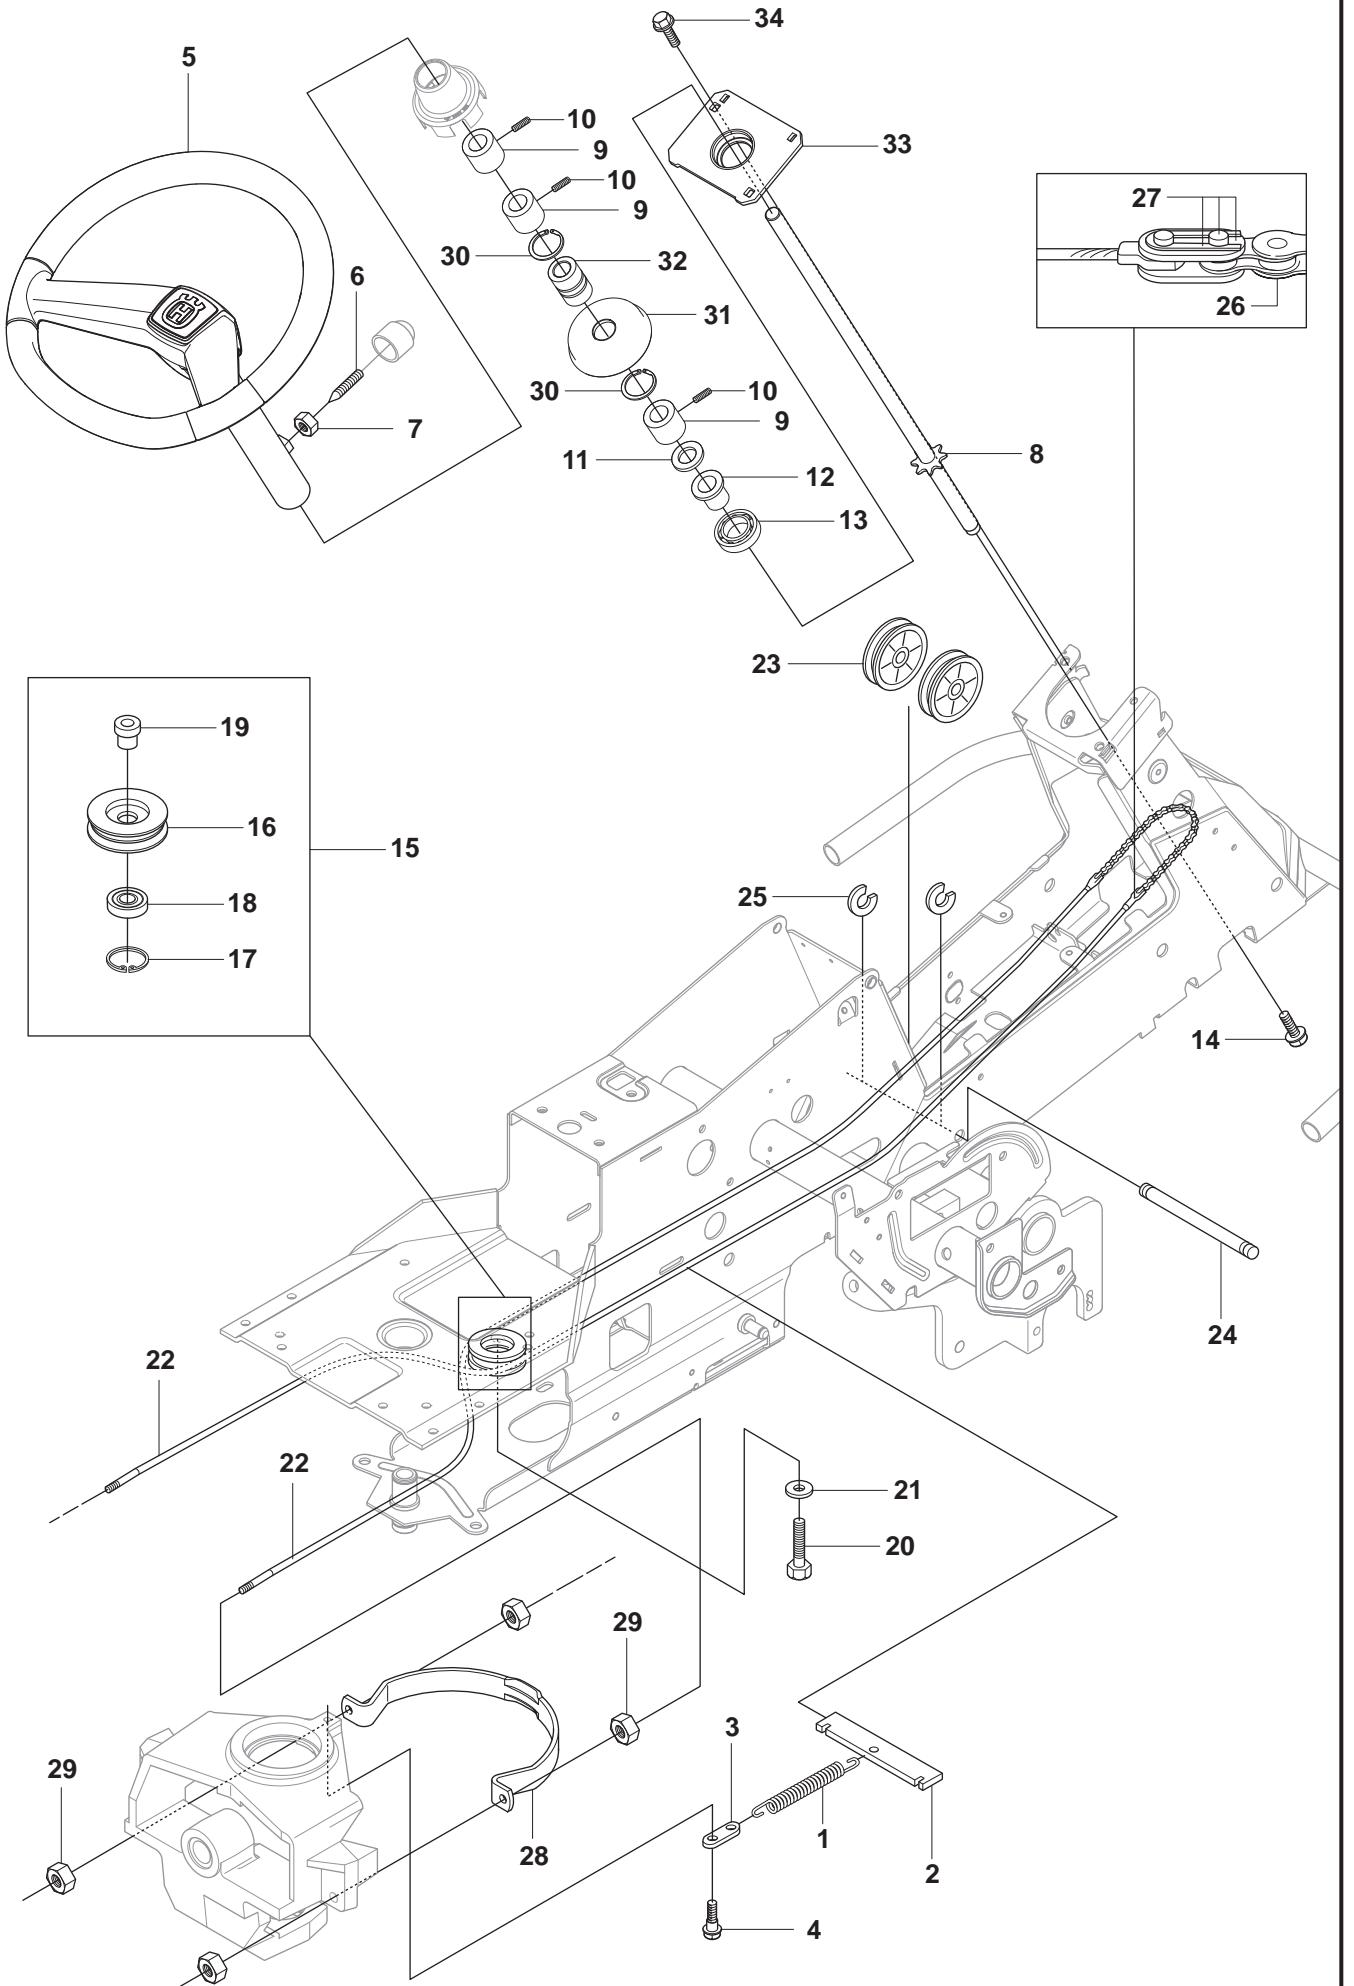

965 20 08-01 Rider R15V2 AWD
965 20 09-01 Rider R15V2s AWD
HYDRAUL ENGINE

Pos.	Compl No.	Part No.	Description	Qty.	Notes
1		544 11 60-01		1	L1
2		725 24 67-51		1	L1
3		725 24 64-51		1	L1
4		535 42 38-03		1	L1
5		734 11 64-01		3	L1
6		732 21 18-01		3	L1
7		544 00 89-01		1	L1
8		544 00 90-01		1	L1
9		506 57 01-05		2	L1
10		734 11 64-01		2	L1
11		732 21 18-01		2	L1
12		535 42 65-07		2	L2
13		535 43 73-02		1	L2
14		544 80 78-01		1	L2
15		544 80 79-01		1	L2
16		544 80 80-01		1	L2
17		544 45 64-03		2	L2
18		544 12 22-01		1	L2
19		544 20 27-01		1	L2
20		544 02 66-03	NEW PART	1	L2
21		544 37 33-03		1	L1
22		535 43 85-01		1	L1
23		725 23 78-61		1	L1
24		544 37 33-02		1	L1
25		544 37 38-02		1	L1
26		506 57 01-07		1	L1
27		544 81 17-01		1	L1
28		535 49 97-01		1	L1
29		503 73 58-01		1	L1
30		544 43 52-01		1	L1
31		721 43 47-01		1	L1
33		535 49 28-02		1	L1
34		544 45 67-03		1	L1
35	544 45 67-03	535 48 66-02		1	L1
36	544 45 67-03	503 22 10-18		1	L1
37	544 45 67-03	535 48 65-03		1	L1
38	544 45 67-03	731 23 16-01		1	L1
39	544 45 67-03	535 48 66-01		1	L1
40		544 84 17-01		1	L1
41		725 23 70-71		1	L1
42		732 25 16-01		1	L1
43		535 49 74-01		1	L1
44		506 95 17-01		2	L1
45		535 47 52-12		2	L1
46		544 44 19-01		1	L1
47		732 25 16-01		1	L1
48		725 24 93-71		2	L1
49		725 23 66-51		2	L1
50		732 21 16-01		1	L1
51		504 56 74-01	NEW PART	1	L2 R15V2s AWD
52		505 45 11-01	NEW PART	2	L2

M1

965 20 08-01 Rider R15V2 AWD
STEERING