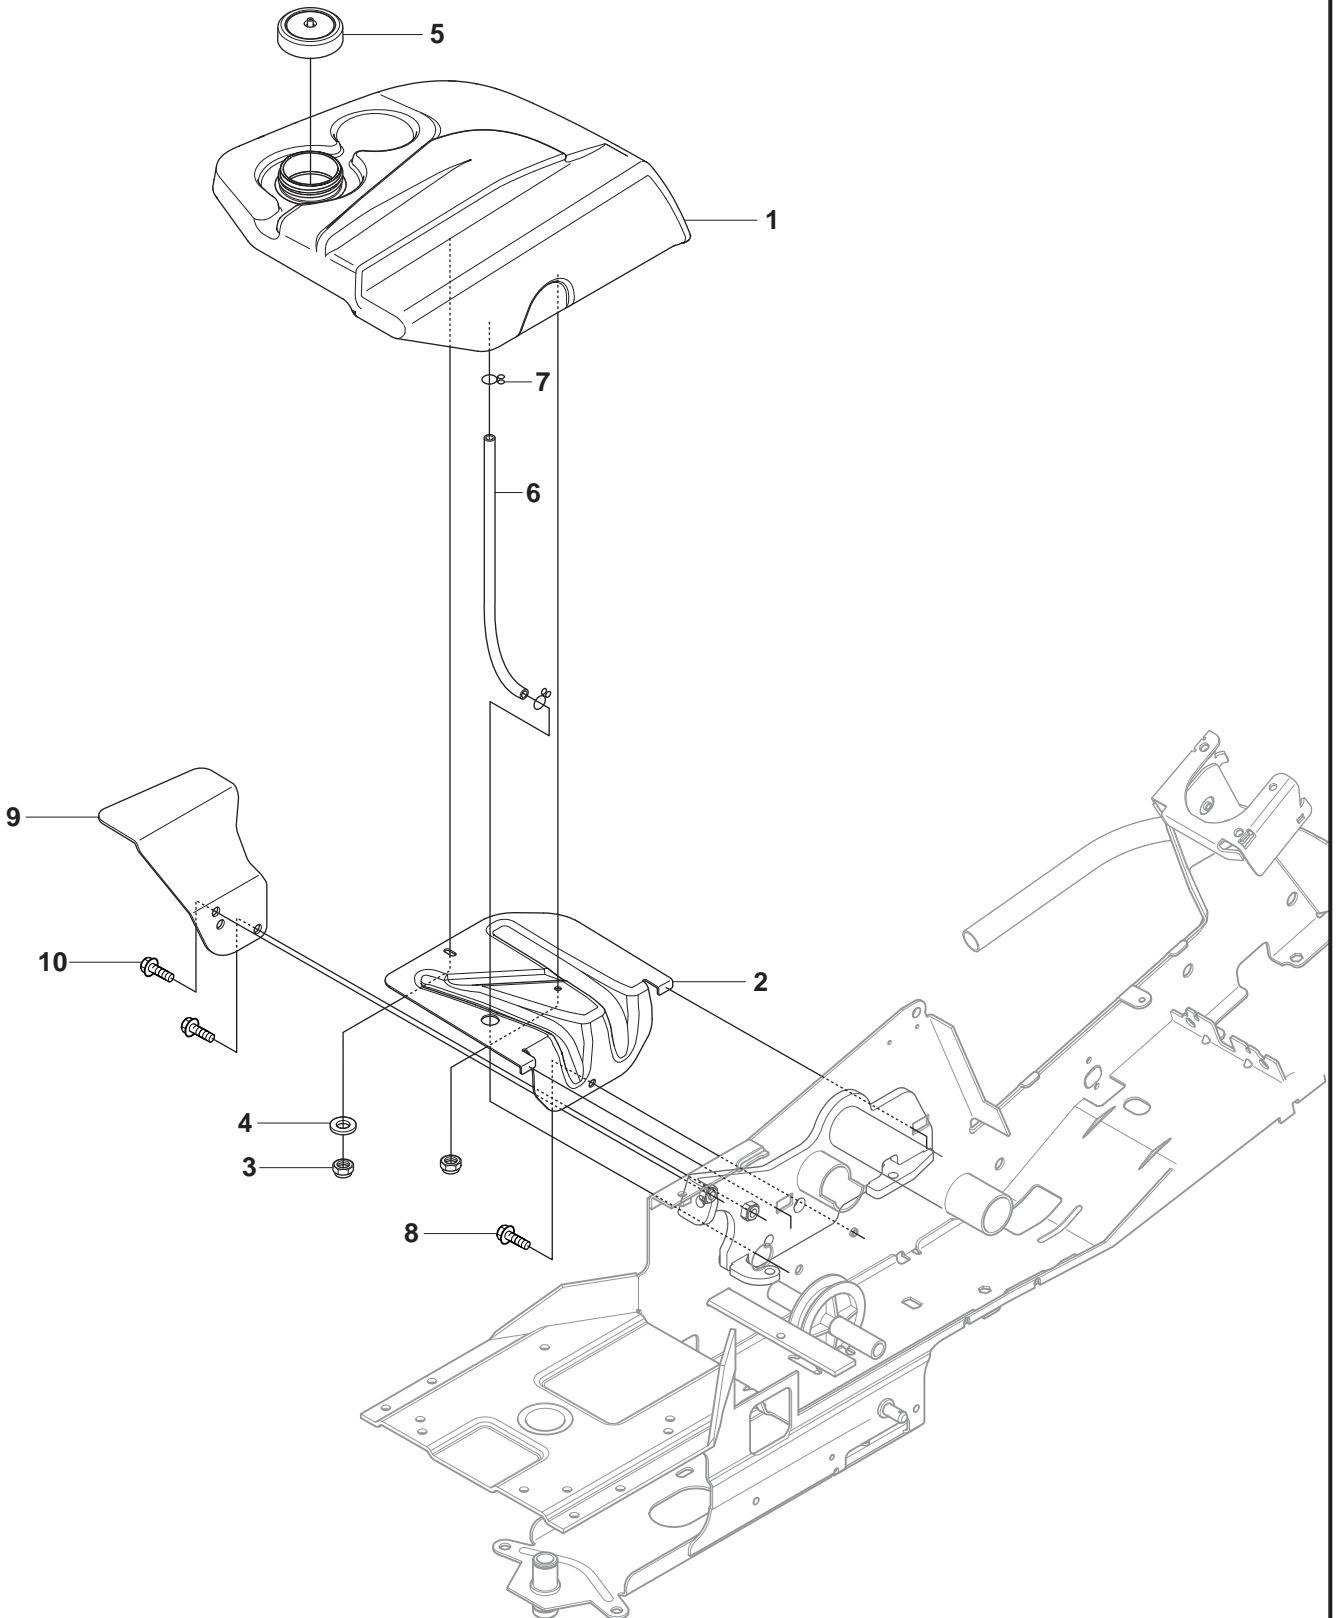

B

965 20 08-01 Rider R15V2 AWD
965 20 09-01 Rider R15V2s AWD
FUEL SYSTEM

B

965 20 08-01 Rider R15V2 AWD
965 20 09-01 Rider R15V2s AWD
FUEL SYSTEM

Pos.	Compl No.	Part No.	Description	Qty.	Notes
1		535 50 13-01		1	
2		544 32 93-01		1	
3		732 21 16-01		2	
4		734 11 56-01		1	
5		506 67 33-01		1	
6		506 94 67-03		1	
7		535 46 97-01		2	
8		725 23 64-61		1	
9		501 02 03-01		1	
10		725 24 93-71		2