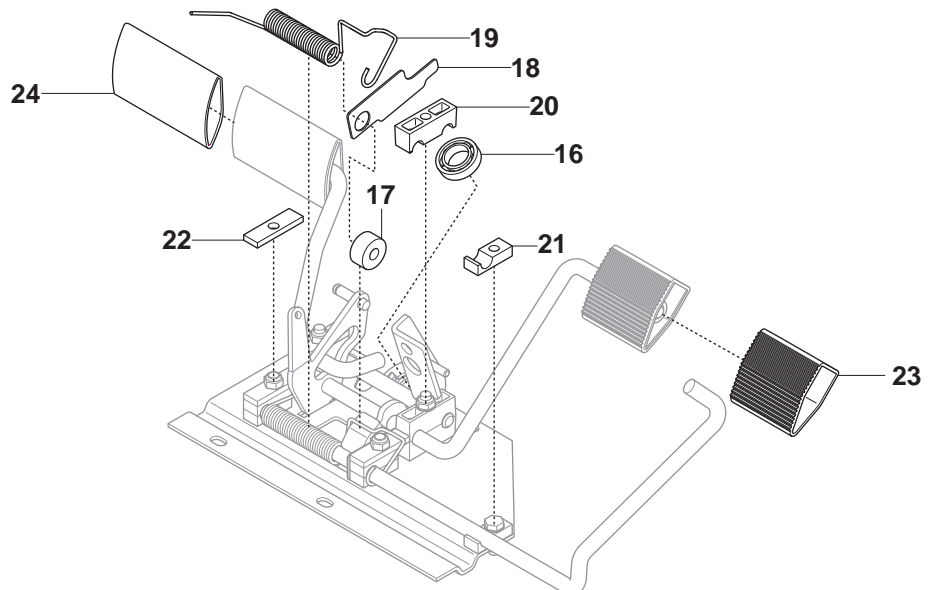

P 965 20 08-01 Rider R15V2 AWD
965 20 09-01 Rider R15V2s AWD
PEDALS

PEDALS