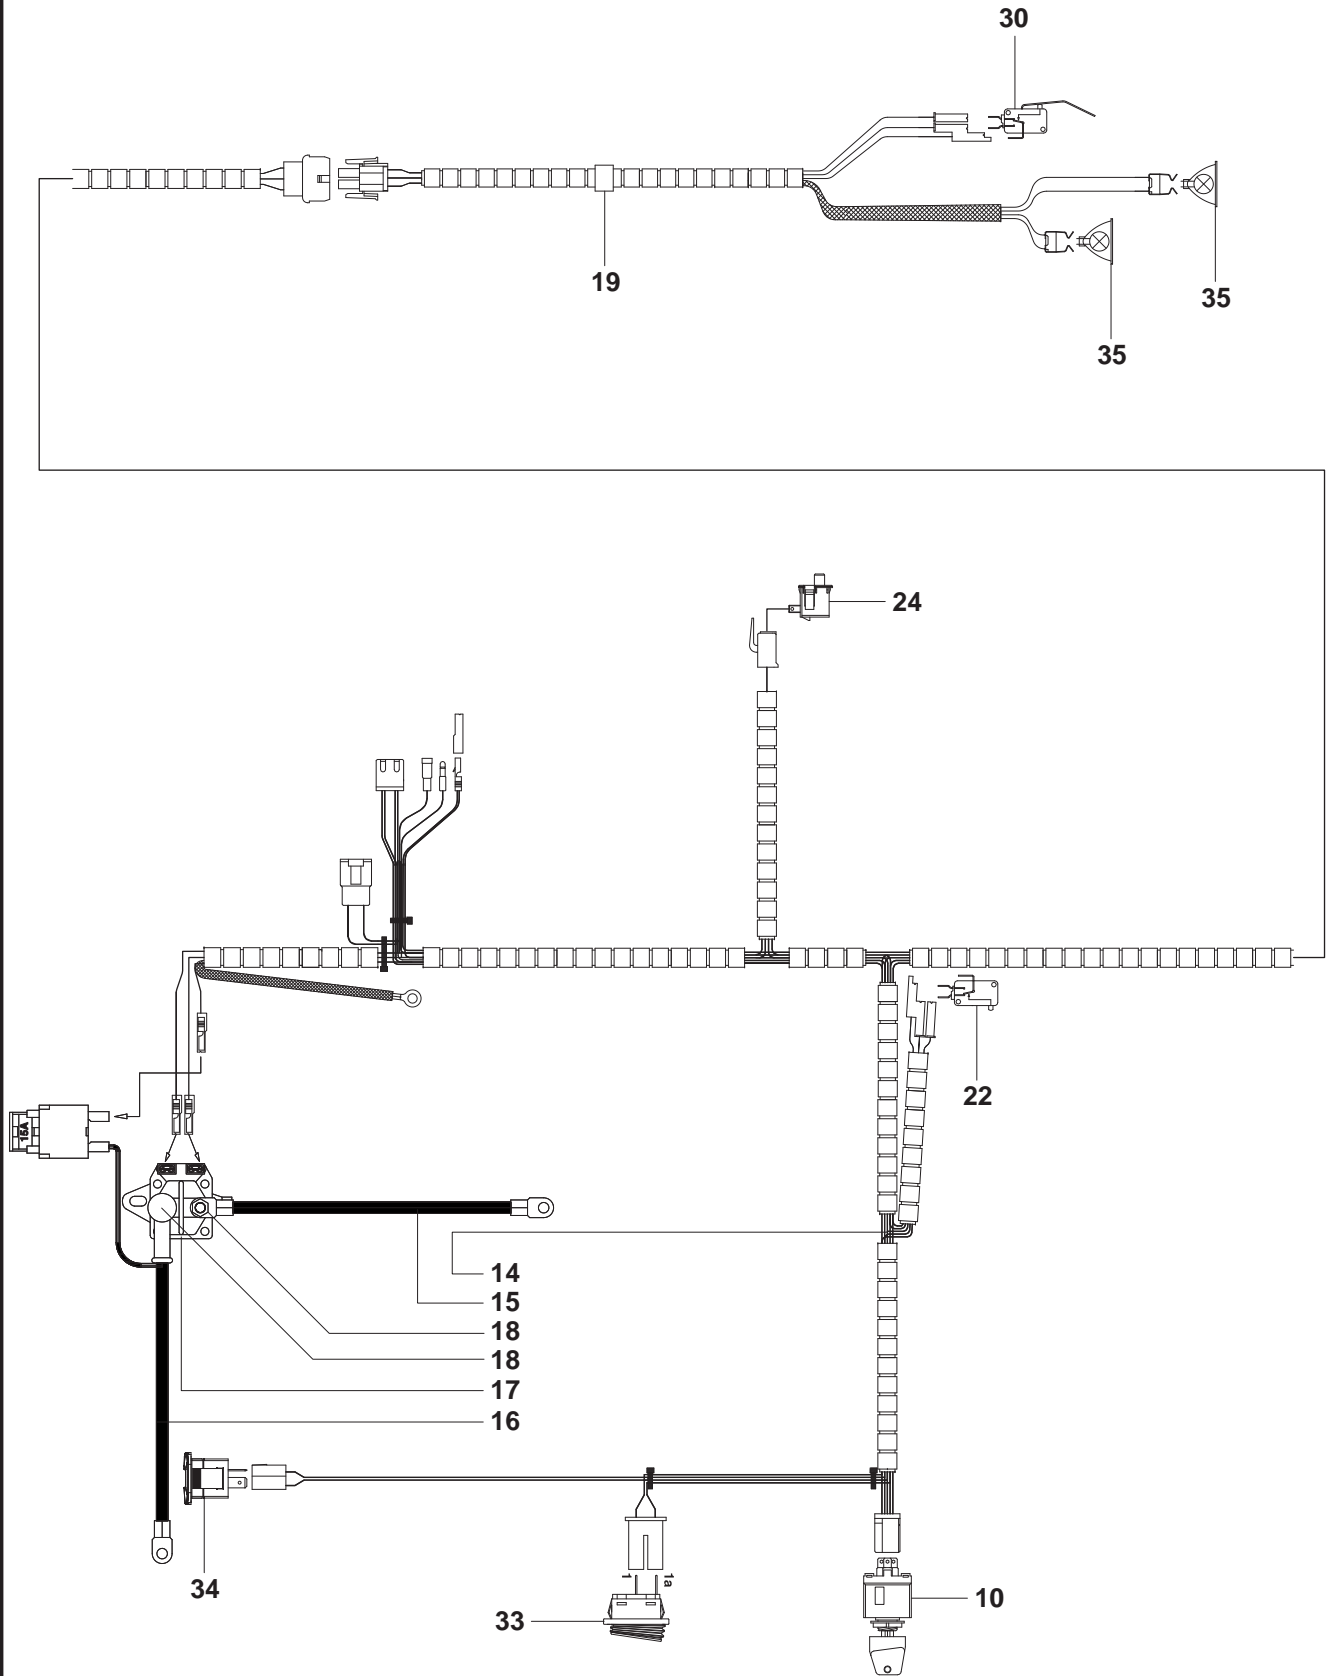

Q2 965 20 08-01 Rider R15V2 AWD
965 20 09-01 Rider R15V2s AWD
ELECTRICAL

965 20 08-01 Rider R15V2 AWD
965 20 09-01 Rider R15V2s AWD
ELECTRICAL

Pos.	Compl No.	Part No.	Description	Qty.	Notes
1		506 78 88-01		1	P1
2		535 44 11-01		1	P1
3		506 80 99-01		1	P1
4		506 83 68-02		1	P1
5		725 23 70-71		1	P1
6		731 23 16-01		1	P1
7		725 23 64-61		1	P1
8		506 89 98-01		1	P1
9		544 96 76-01		1	P1
10		544 44 21-01		1	P1,P2
11	544 44 21-01	544 44 22-01		1	P1
12	544 44 21-01	544 44 23-01		1	P1
13	544 44 21-01	544 44 24-01		1	P1
14		502 65 34-01	NEW PART	1	P2
15		544 92 86-01		1	P1,P2
16		544 92 61-01		1	P1,P2
17		544 43 98-01		1	P1,P2
18		506 89 98-01		2	P2 1/4" UNC
19		504 55 88-01	NEW PART	1	P2
20		506 90 93-01		1	P1
21		722 78 39-02		2	P1
22		535 46 91-01		1	P1,P2
23		544 44 07-01		2	P1
24		506 90 96-01		1	P1,P2
25		506 90 97-01		1	P1
26		544 44 12-01		1	P1
27		506 90 99-02		1	P1
28		725 24 60-51		1	P1
29		734 11 64-01		1	P1
30		544 41 55-01		1	P1,P2
31		544 41 57-01		1	P1
32		544 44 07-01		2	P1
33		502 65 57-01	NEW PART	1	P1,P2
34		502 65 30-01	NEW PART	1	P1,P2
35		502 46 66-01	NEW PART	2	P1,P2