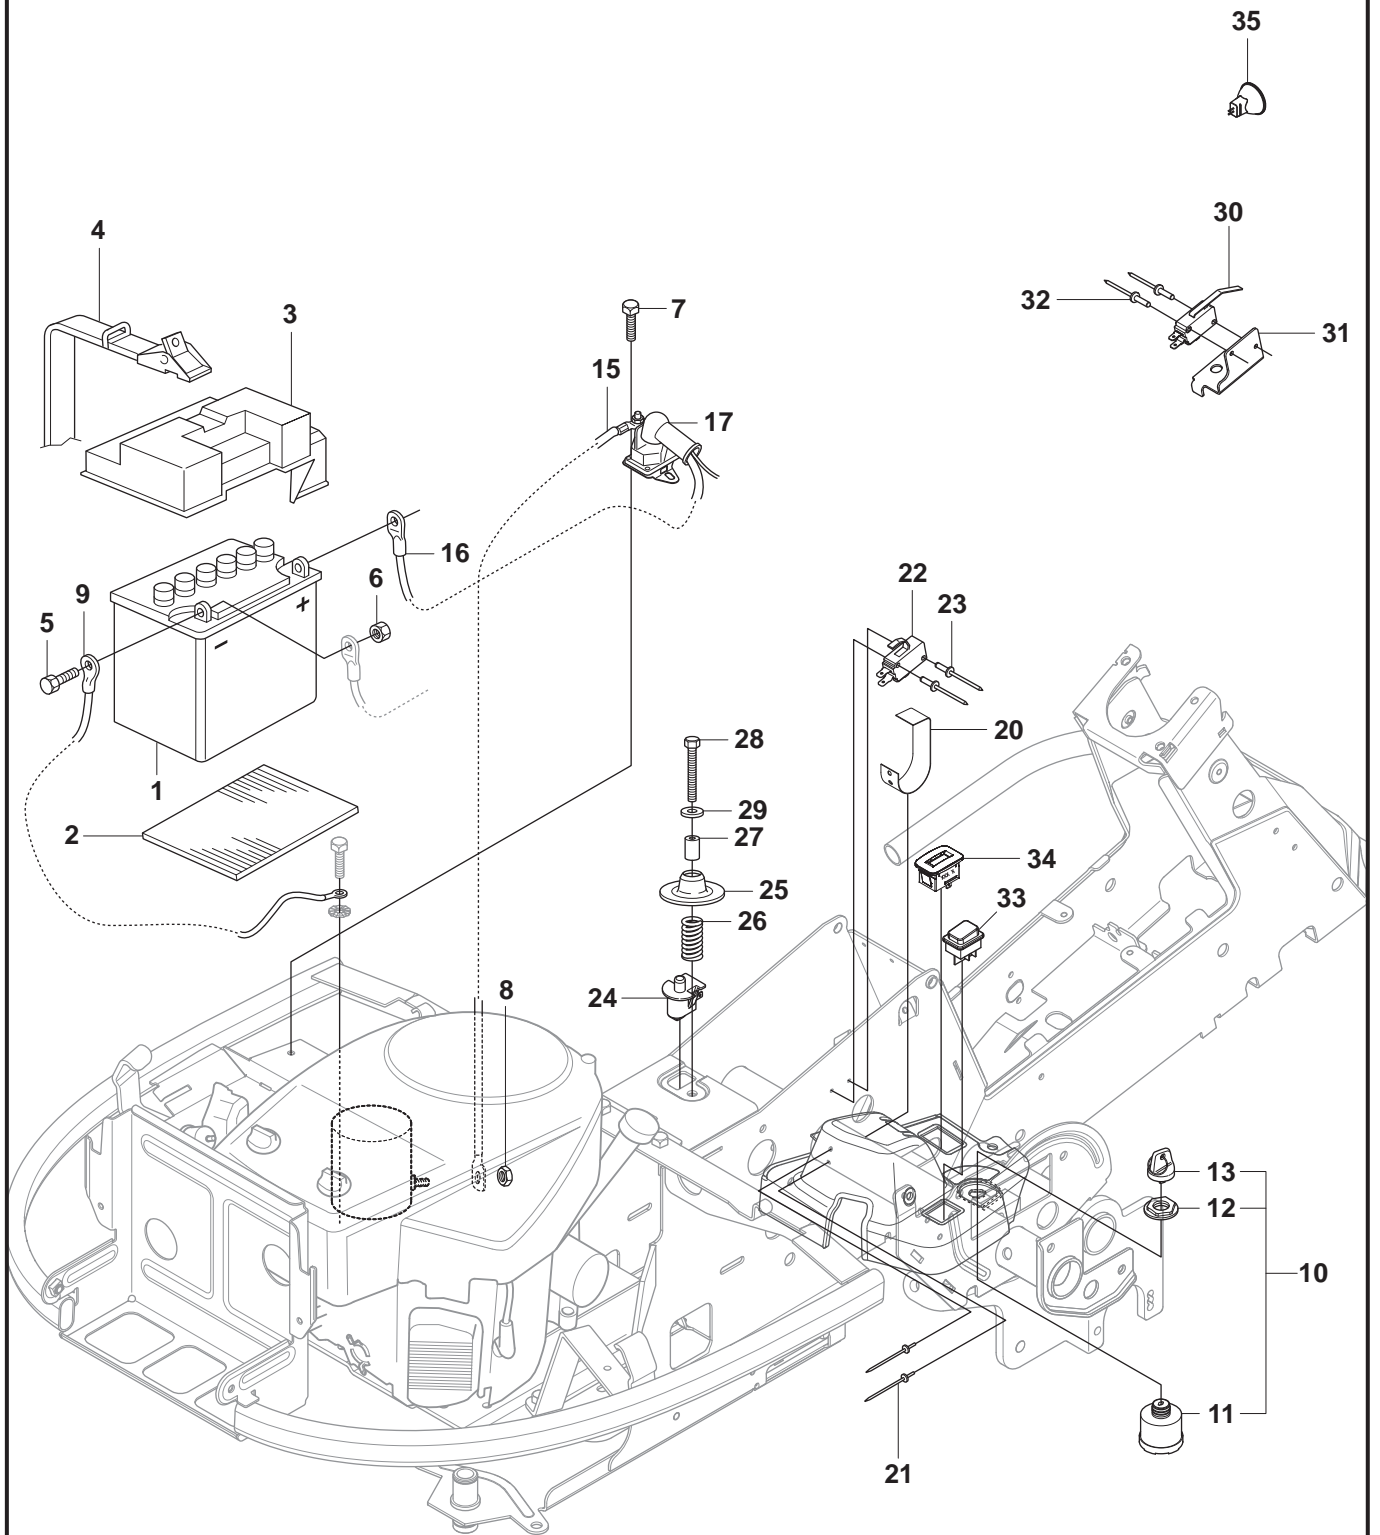

P

**965 20 08-01 Rider R15V2 AWD
965 20 09-01 Rider R15V2s AWD
PEDALS**

Pos.	Compl No.	Part No.	Description	Qty.	Notes
1		544 12 60-01		1	
2		535 47 37-01		1	
3		506 57 01-04		4	
4		544 40 31-01		1	
5		725 23 64-61		2	
6		506 94 63-01		1	
7		535 48 96-01		1	
8		735 31 09-20		1	
9		506 53 56-03		1	
10		506 82 72-02		1	
11		506 55 73-01		2	
12		732 21 14-01		2	
13		731 23 14-01		2	
14		544 34 17-01		1	
15		725 23 64-61		1	
16	544 12 60-01	738 21 02-04		1	
17	544 12 60-01	535 48 02-01		1	
18	544 12 60-01	535 48 06-01		1	
19	544 12 60-01	535 48 07-01		1	
20	544 12 60-01	535 48 08-01		4	
21	544 12 60-01	535 48 09-01		1	
22	544 12 60-01	535 48 10-01		1	
23	544 12 60-01	535 47 88-01		1	
24	544 12 60-01	535 47 88-02		1	

Q1

965 20 08-01 Rider R15V2 AWD
965 20 09-01 Rider R15V2s AWD
ELECTRICAL