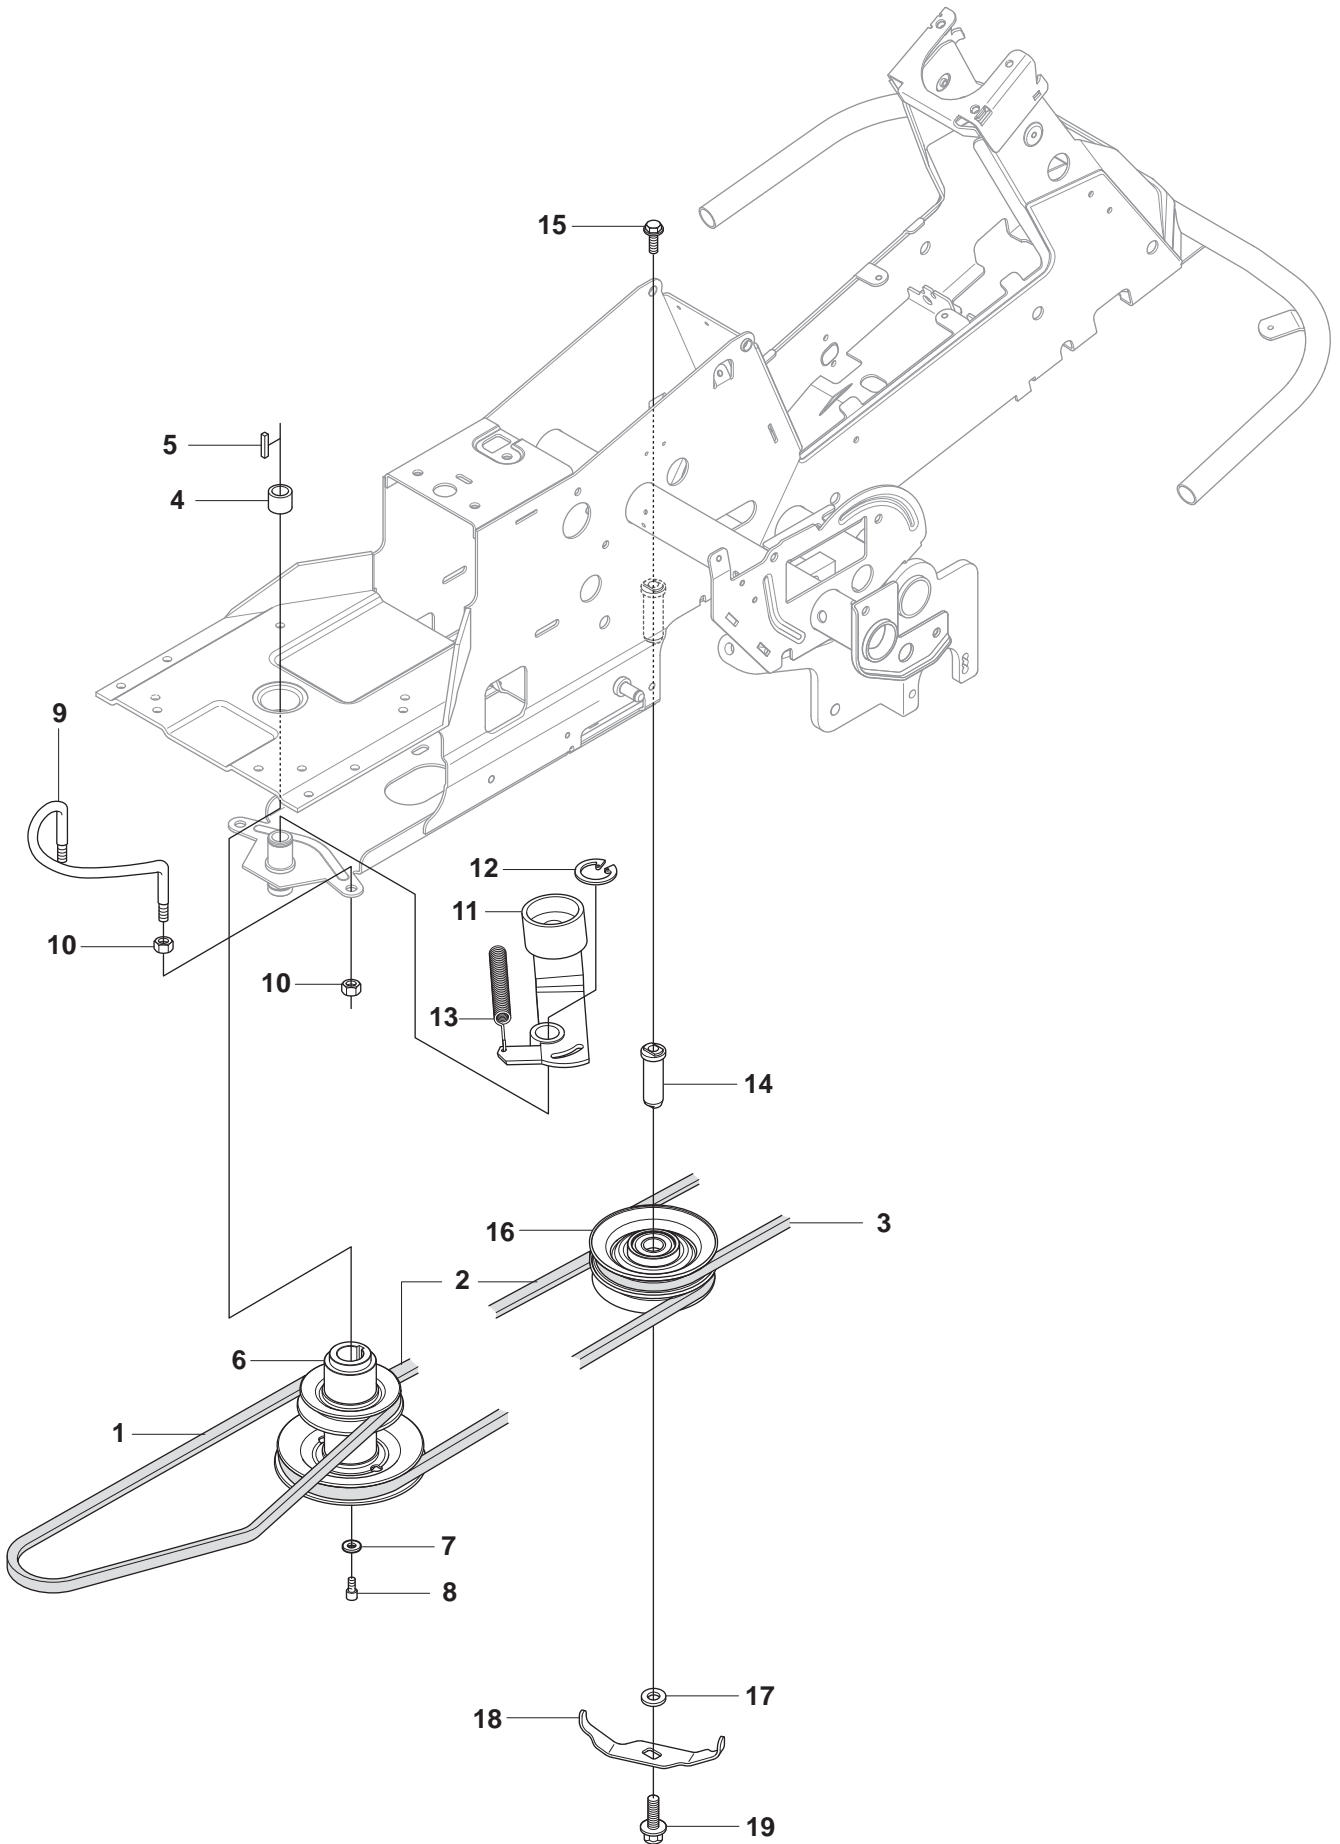

G 965 20 08-01 Rider R15V2 AWD
965 20 09-01 Rider R15V2s AWD
TRANSMISSION

965 20 08-01 Rider R15V2 AWD
965 20 09-01 Rider R15V2s AWD
TRANSMISSION

Pos.	Compl No.	Part No.	Description	Qty.	Notes
1		506 98 83-01		1	
2		544 40 02-01		1	
3		535 41 19-01		1	
4		506 50 92-01		1	
5		506 55 59-01		1	
6		535 48 24-01		1	
7		506 59 75-01		1	
8		506 55 60-02		1	
9		506 66 45-01		1	
10		731 23 20-51		4	
11		535 48 44-01		1	
12		735 31 26-00		1	
13		506 66 56-01		1	
14		544 42 61-01		1	
15		506 67 54-02	NEW PART	1	
16		535 48 22-01		1	
17		506 77 57-01		1	
18		544 40 53-01		1	
19		506 57 01-05		1