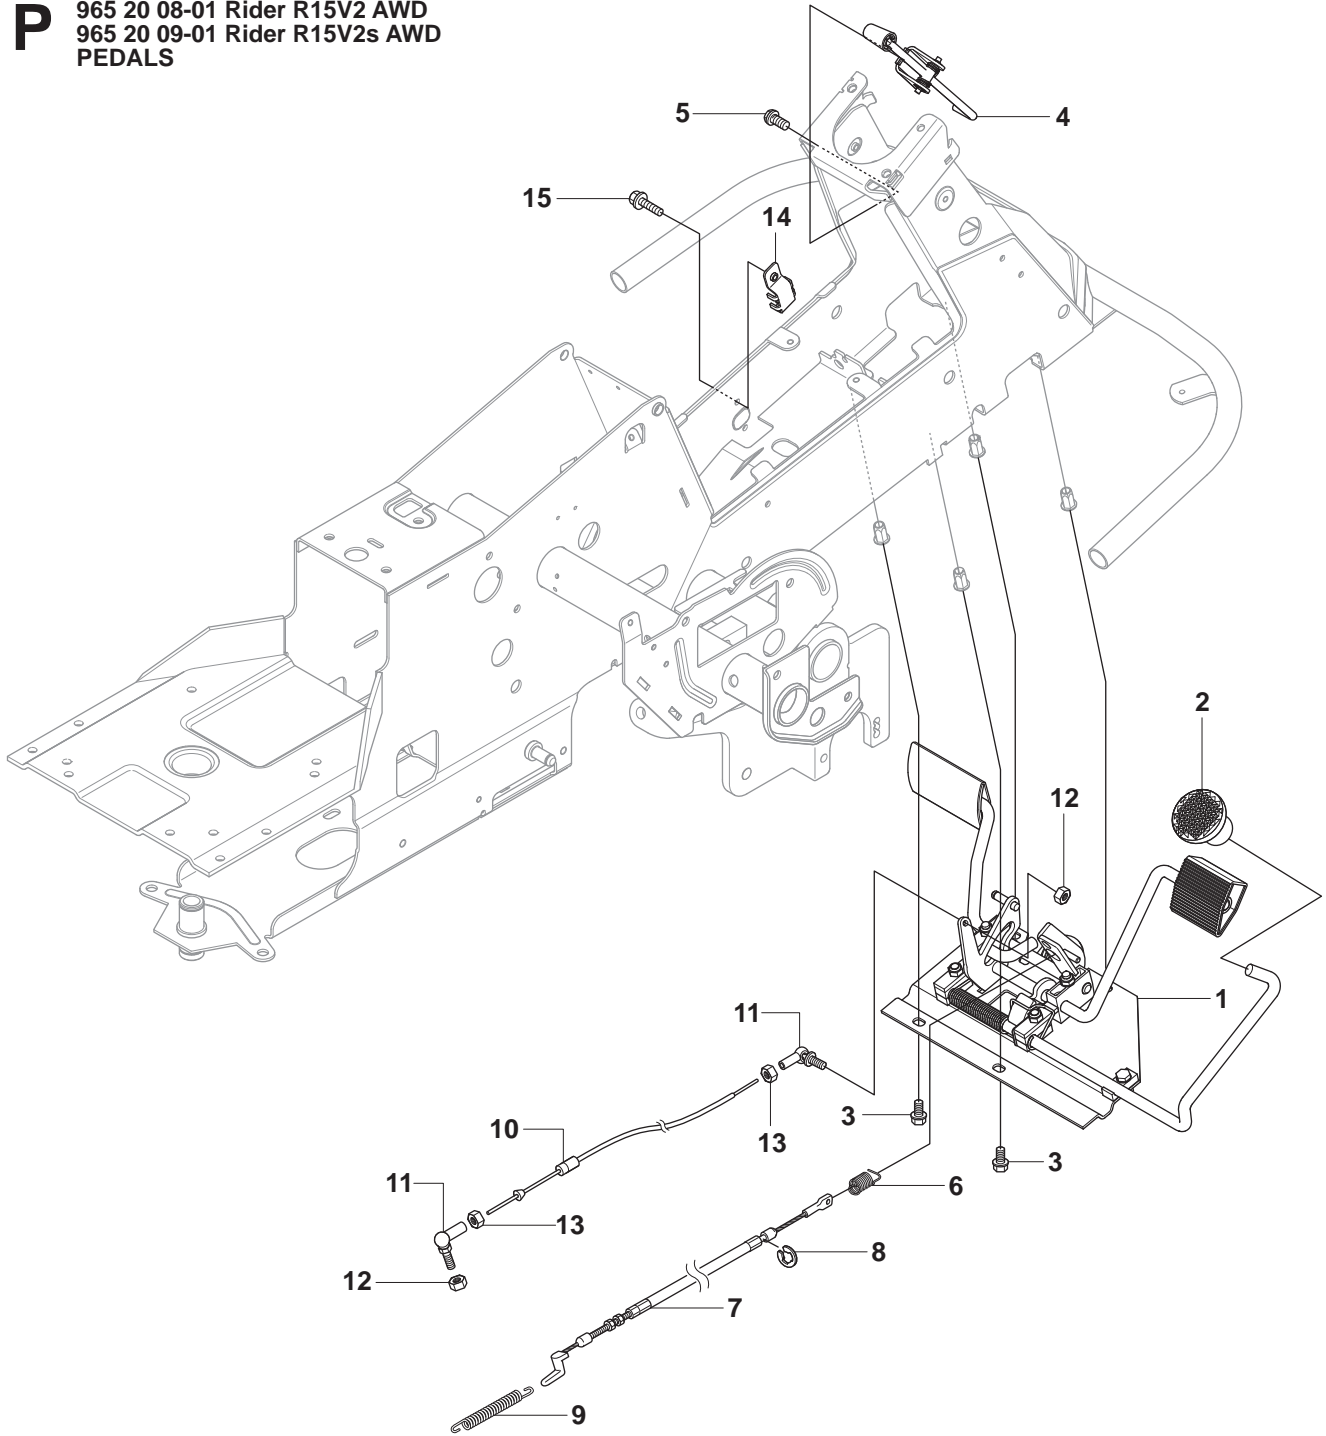

P 965 20 08-01 Rider R15V2 AWD
965 20 09-01 Rider R15V2s AWD
PEDALS

PEDALS

P

**965 20 08-01 Rider R15V2 AWD
965 20 09-01 Rider R15V2s AWD
PEDALS**

Pos.	Compl No.	Part No.	Description	Qty.	Notes
1		544 12 60-01		1	
2		535 47 37-01		1	
3		506 57 01-04		4	
4		544 40 31-01		1	
5		725 23 64-61		2	
6		506 94 63-01		1	
7		535 48 96-01		1	
8		735 31 09-20		1	
9		506 53 56-03		1	
10		506 82 72-02		1	
11		506 55 73-01		2	
12		732 21 14-01		2	
13		731 23 14-01		2	
14		544 34 17-01		1	
15		725 23 64-61		1	
16	544 12 60-01	738 21 02-04		1	
17	544 12 60-01	535 48 02-01		1	
18	544 12 60-01	535 48 06-01		1	
19	544 12 60-01	535 48 07-01		1	
20	544 12 60-01	535 48 08-01		4	
21	544 12 60-01	535 48 09-01		1	
22	544 12 60-01	535 48 10-01		1	
23	544 12 60-01	535 47 88-01		1	
24	544 12 60-01	535 47 88-02		1