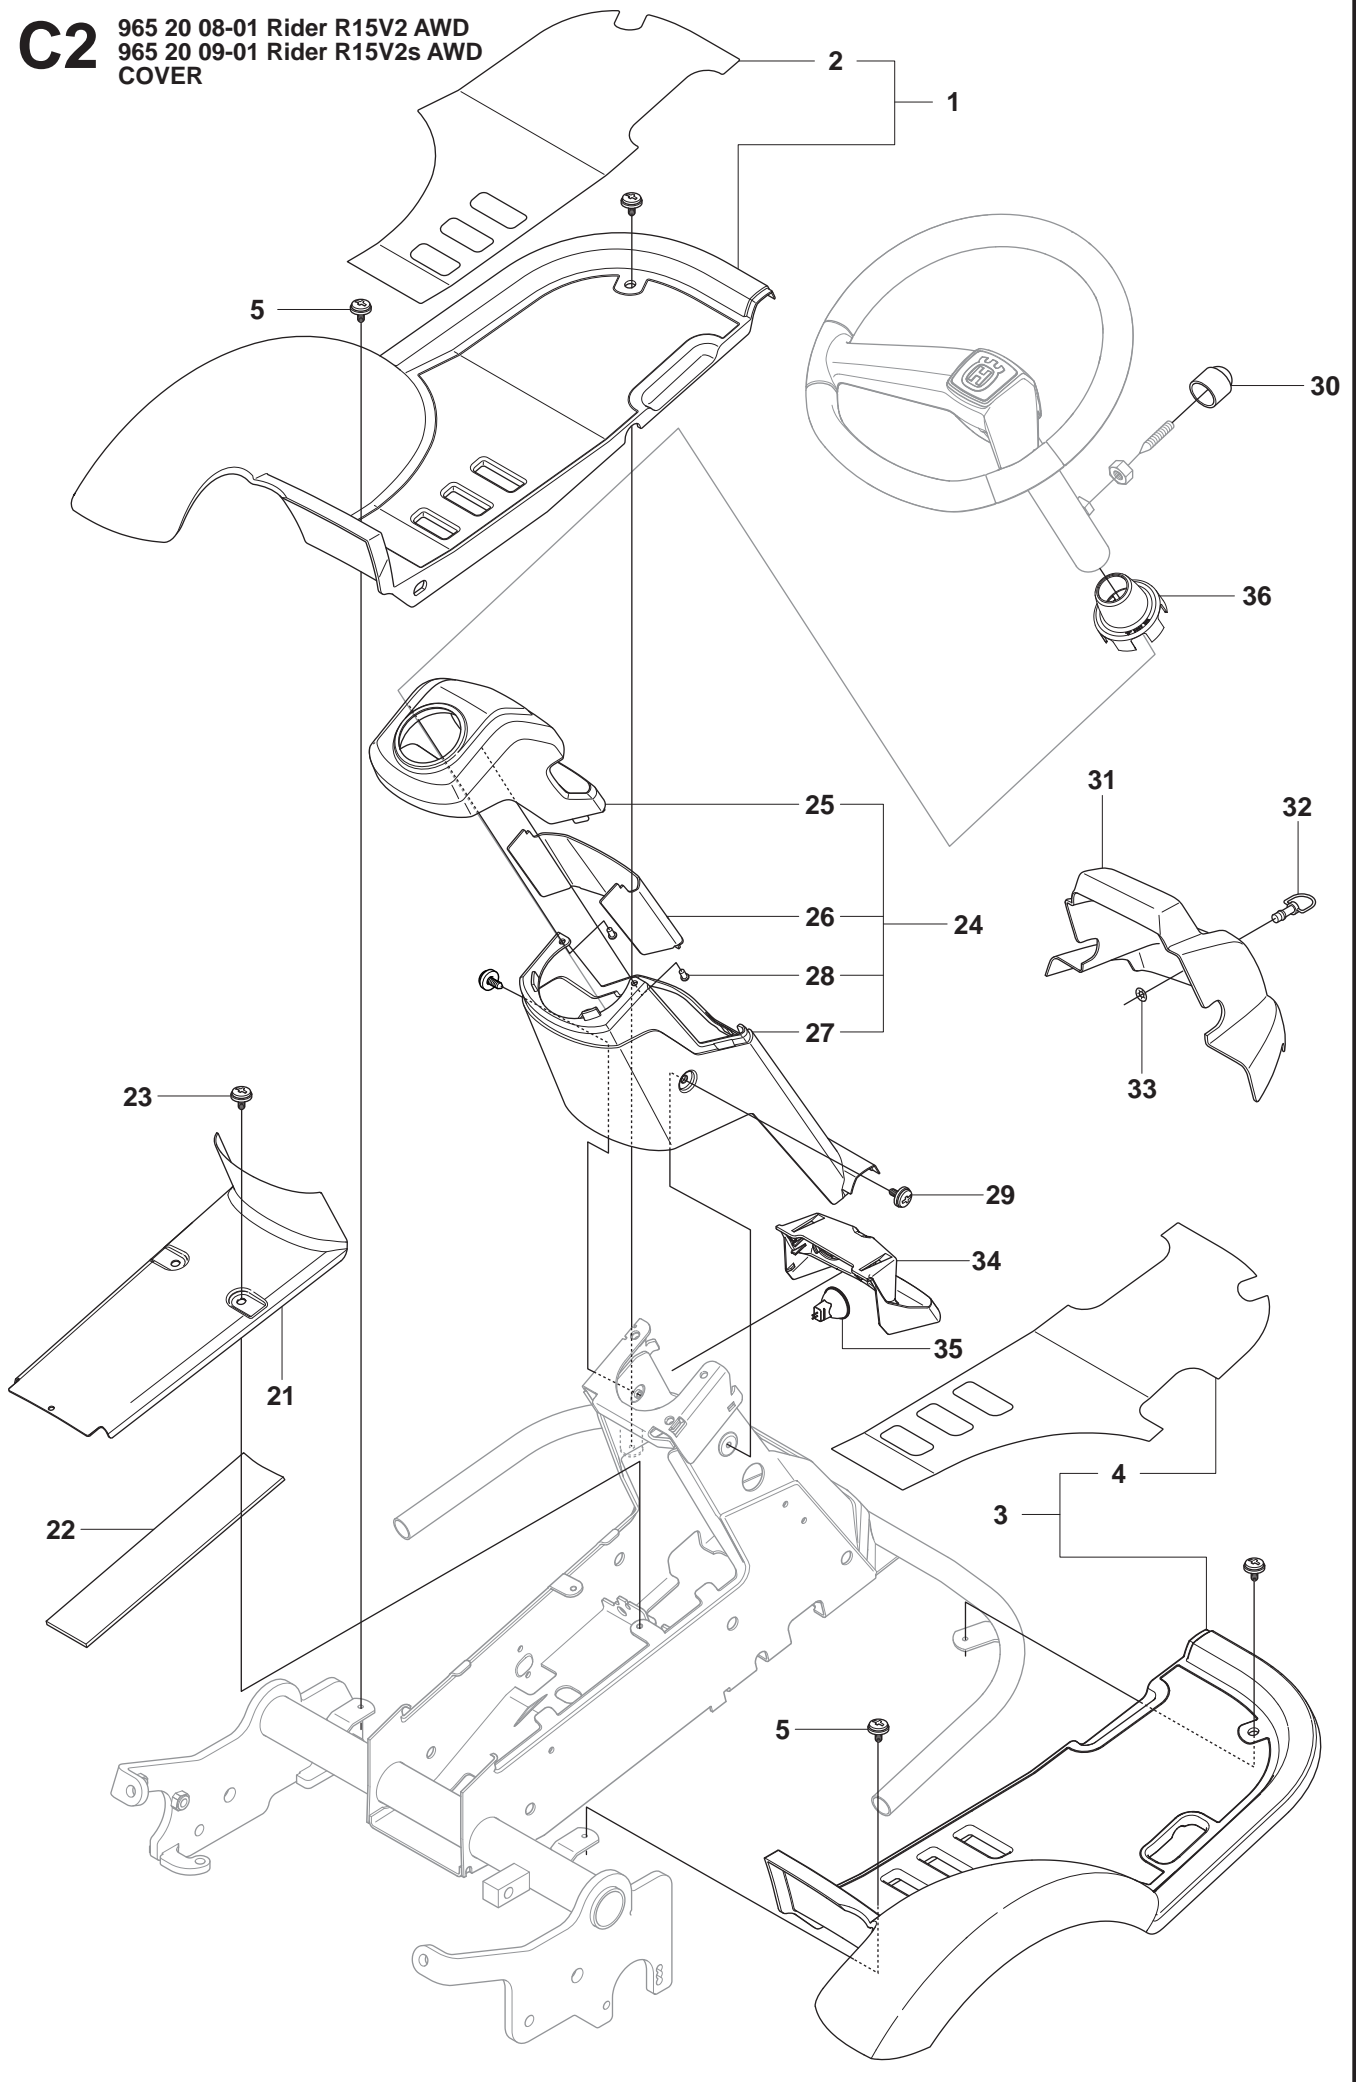

C2

965 20 08-01 Rider R15V2 AWD
965 20 09-01 Rider R15V2s AWD
COVER