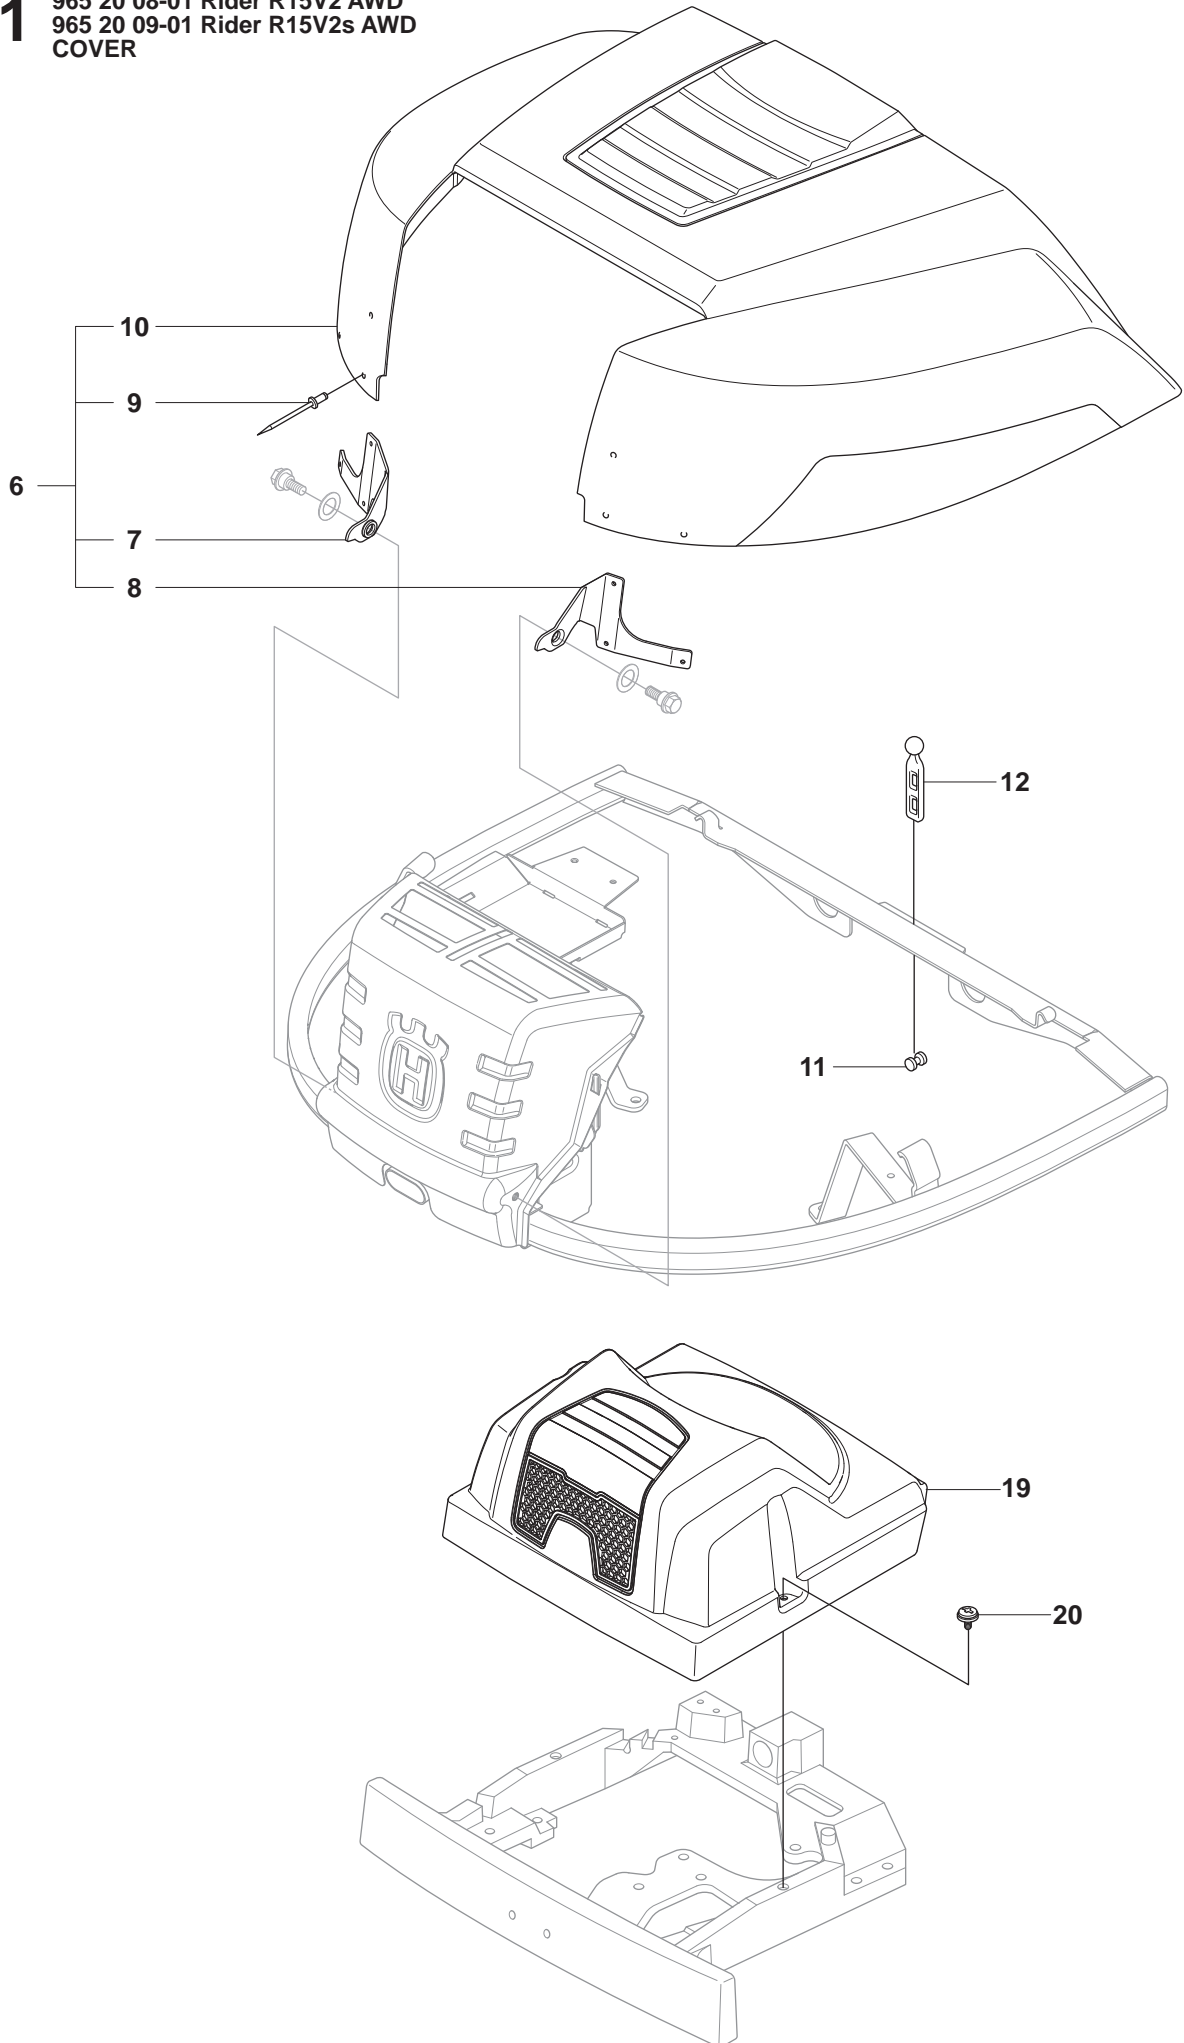

B

965 20 08-01 Rider R15V2 AWD
965 20 09-01 Rider R15V2s AWD
FUEL SYSTEM

Pos.	Compl No.	Part No.	Description	Qty.	Notes
1		535 50 13-01		1	
2		544 32 93-01		1	
3		732 21 16-01		2	
4		734 11 56-01		1	
5		506 67 33-01		1	
6		506 94 67-03		1	
7		535 46 97-01		2	
8		725 23 64-61		1	
9		501 02 03-01		1	
10		725 24 93-71		2	

C1

965 20 08-01 Rider R15V2 AWD
965 20 09-01 Rider R15V2s AWD
COVER