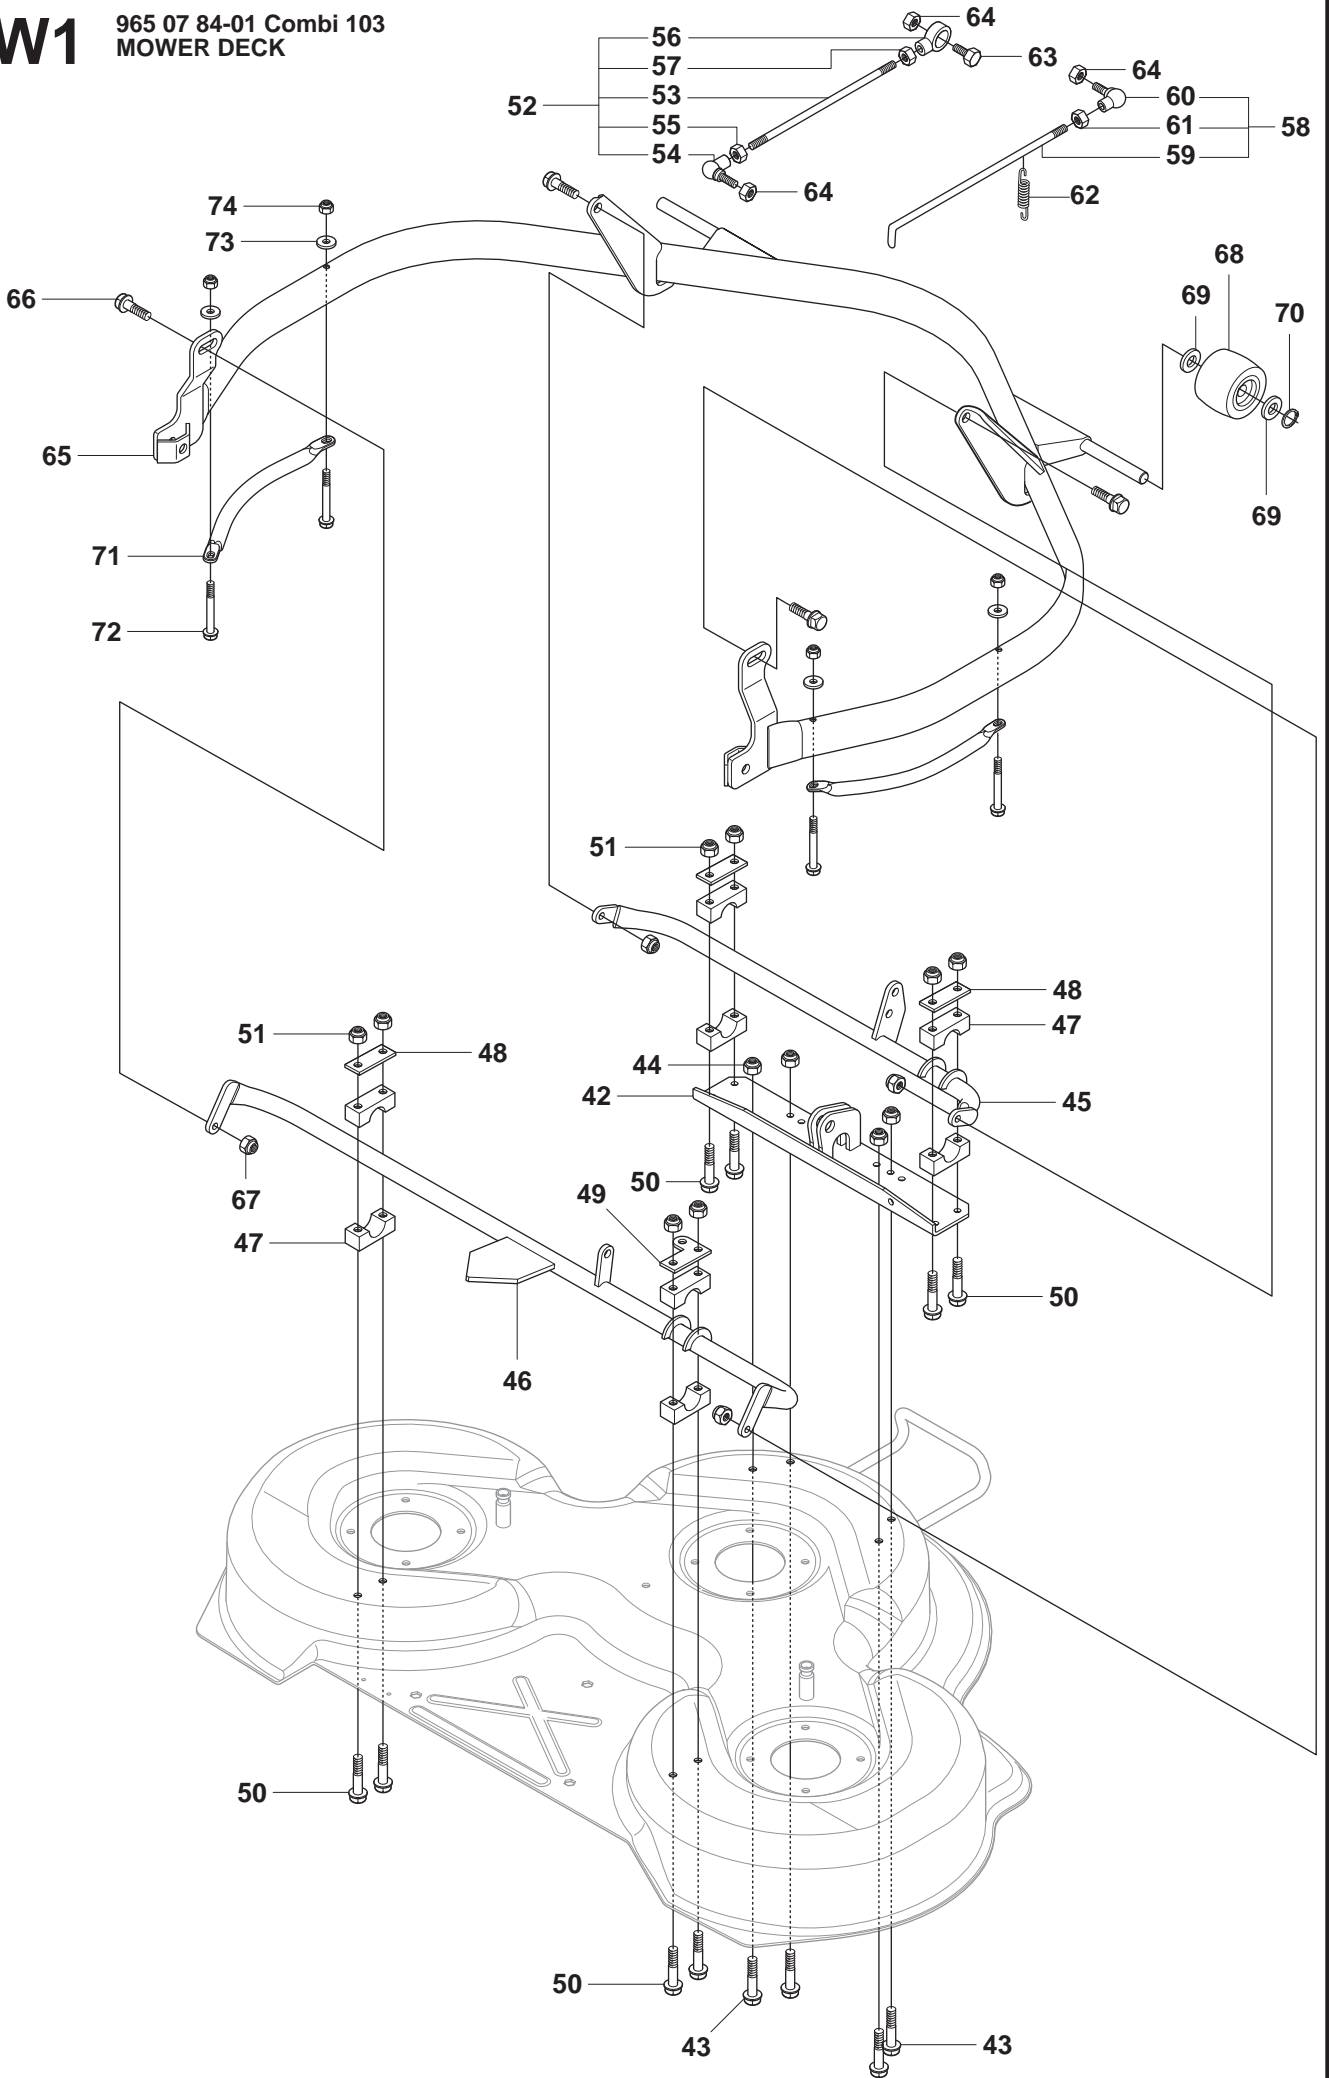

965 20 08-01 Rider R15V2 AWD
965 20 09-01 Rider R15V2s AWD
965 07 85-01 MOWER DECK, Combi 112

Pos.	Compl No.	Part No.	Description	Qty.	Notes
1		506 92 90-01		1	
2		535 43 74-01		1	
3		535 43 13-01		1	
4		725 25 42-51		1	
5		725 25 36-71		1	
6		732 25 22-01		2	
7		506 59 74-01		2	
8		732 21 18-01		2	
9		965 07 85-01		1	

W1

965 07 84-01 Combi 103
MOWER DECK