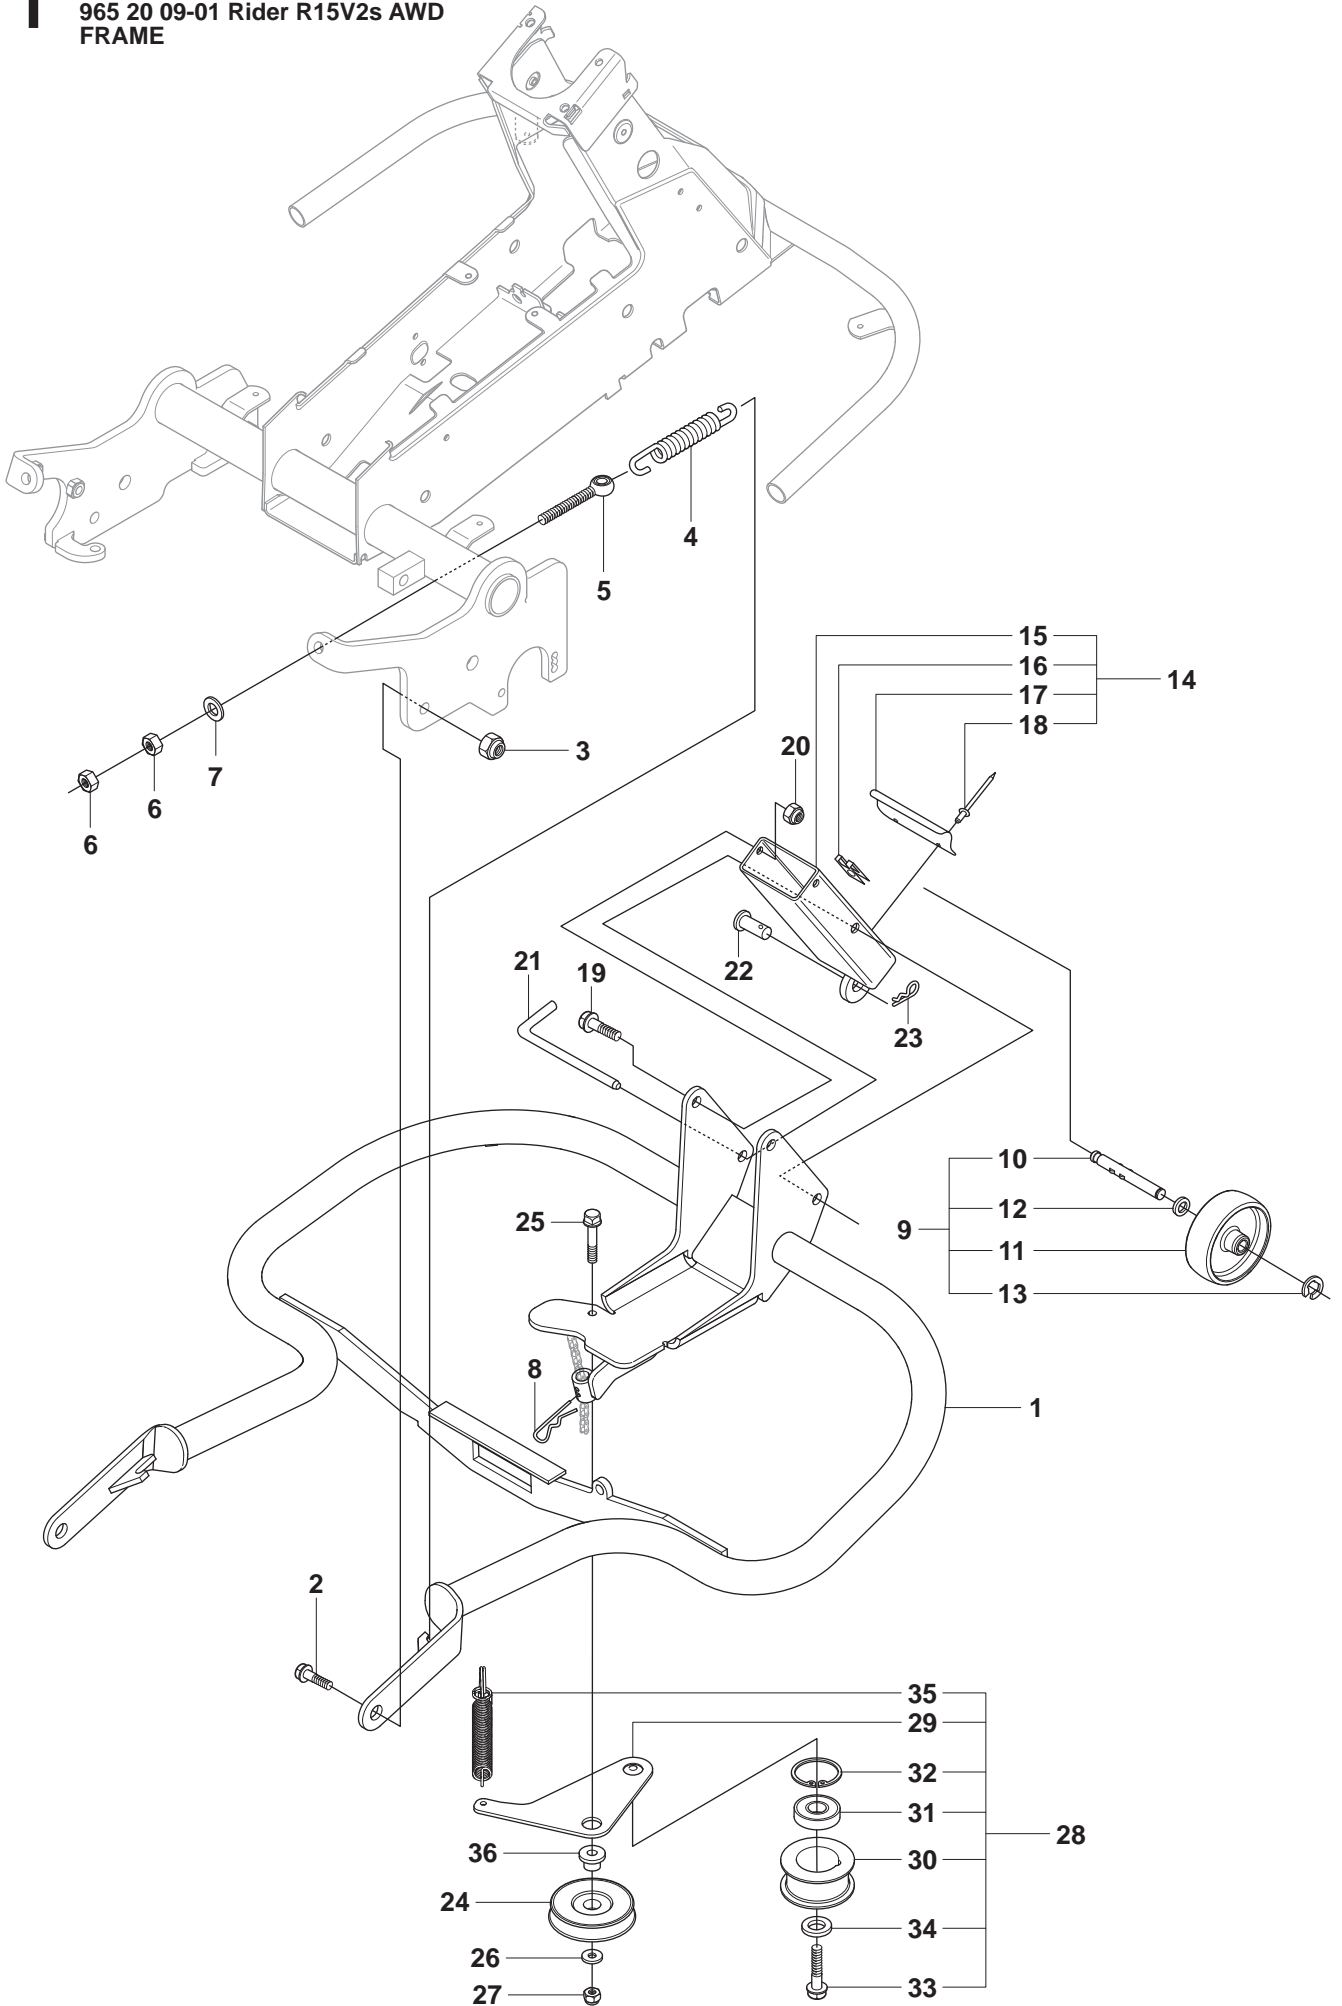

T 965 20 08-01 Rider R15V2 AWD
965 20 09-01 Rider R15V2s AWD
FRAME

T

**965 20 08-01 Rider R15V2 AWD
965 20 09-01 Rider R15V2s AWD
FRAME**

Pos.	Compl No.	Part No.	Description	Qty.	Notes
1		535 49 01-02		1	
2		506 89 58-01		2	
3		732 25 22-01		2	
4		506 83 76-01		2	
5		506 83 77-01		2	
6		731 23 20-51		4	
7		734 11 72-01		2	
8		506 96 66-01		1	
9		506 98 14-01		2	
10	506 98 14-01	506 98 00-01		1	
11	506 98 14-01	506 97 96-01		1	
12	506 98 14-01	734 11 77-71		1	
13	506 98 14-01	735 31 15-20		1	
14		506 99 78-01		1	
15	506 99 78-01	506 99 79-01		1	
16	506 99 78-01	506 96 37-01		1	
17	506 99 78-01	506 98 28-01		1	
18	506 99 78-01	722 78 39-02		2	
19		506 59 74-01		2	
20		732 21 18-01		2	
21		506 97 46-01		1	
22		721 86 17-01		1	
23		721 68 02-51		1	
24		506 97 48-01		1	
25		725 24 61-51		1	
26		734 11 64-41		1	
27		732 21 18-01		1	
28		535 49 36-01		1	
29	535 49 36-01	535 49 37-01		1	
30	535 49 36-01	506 92 89-01		1	
31	535 49 36-01	738 21 04-04		1	
32	535 49 36-01	735 31 38-10		1	
33	535 49 36-01	506 55 83-02		1	
34	535 49 36-01	734 11 64-41		1	
35	535 49 36-01	506 97 68-01		1	
36		544 00 74-01		1