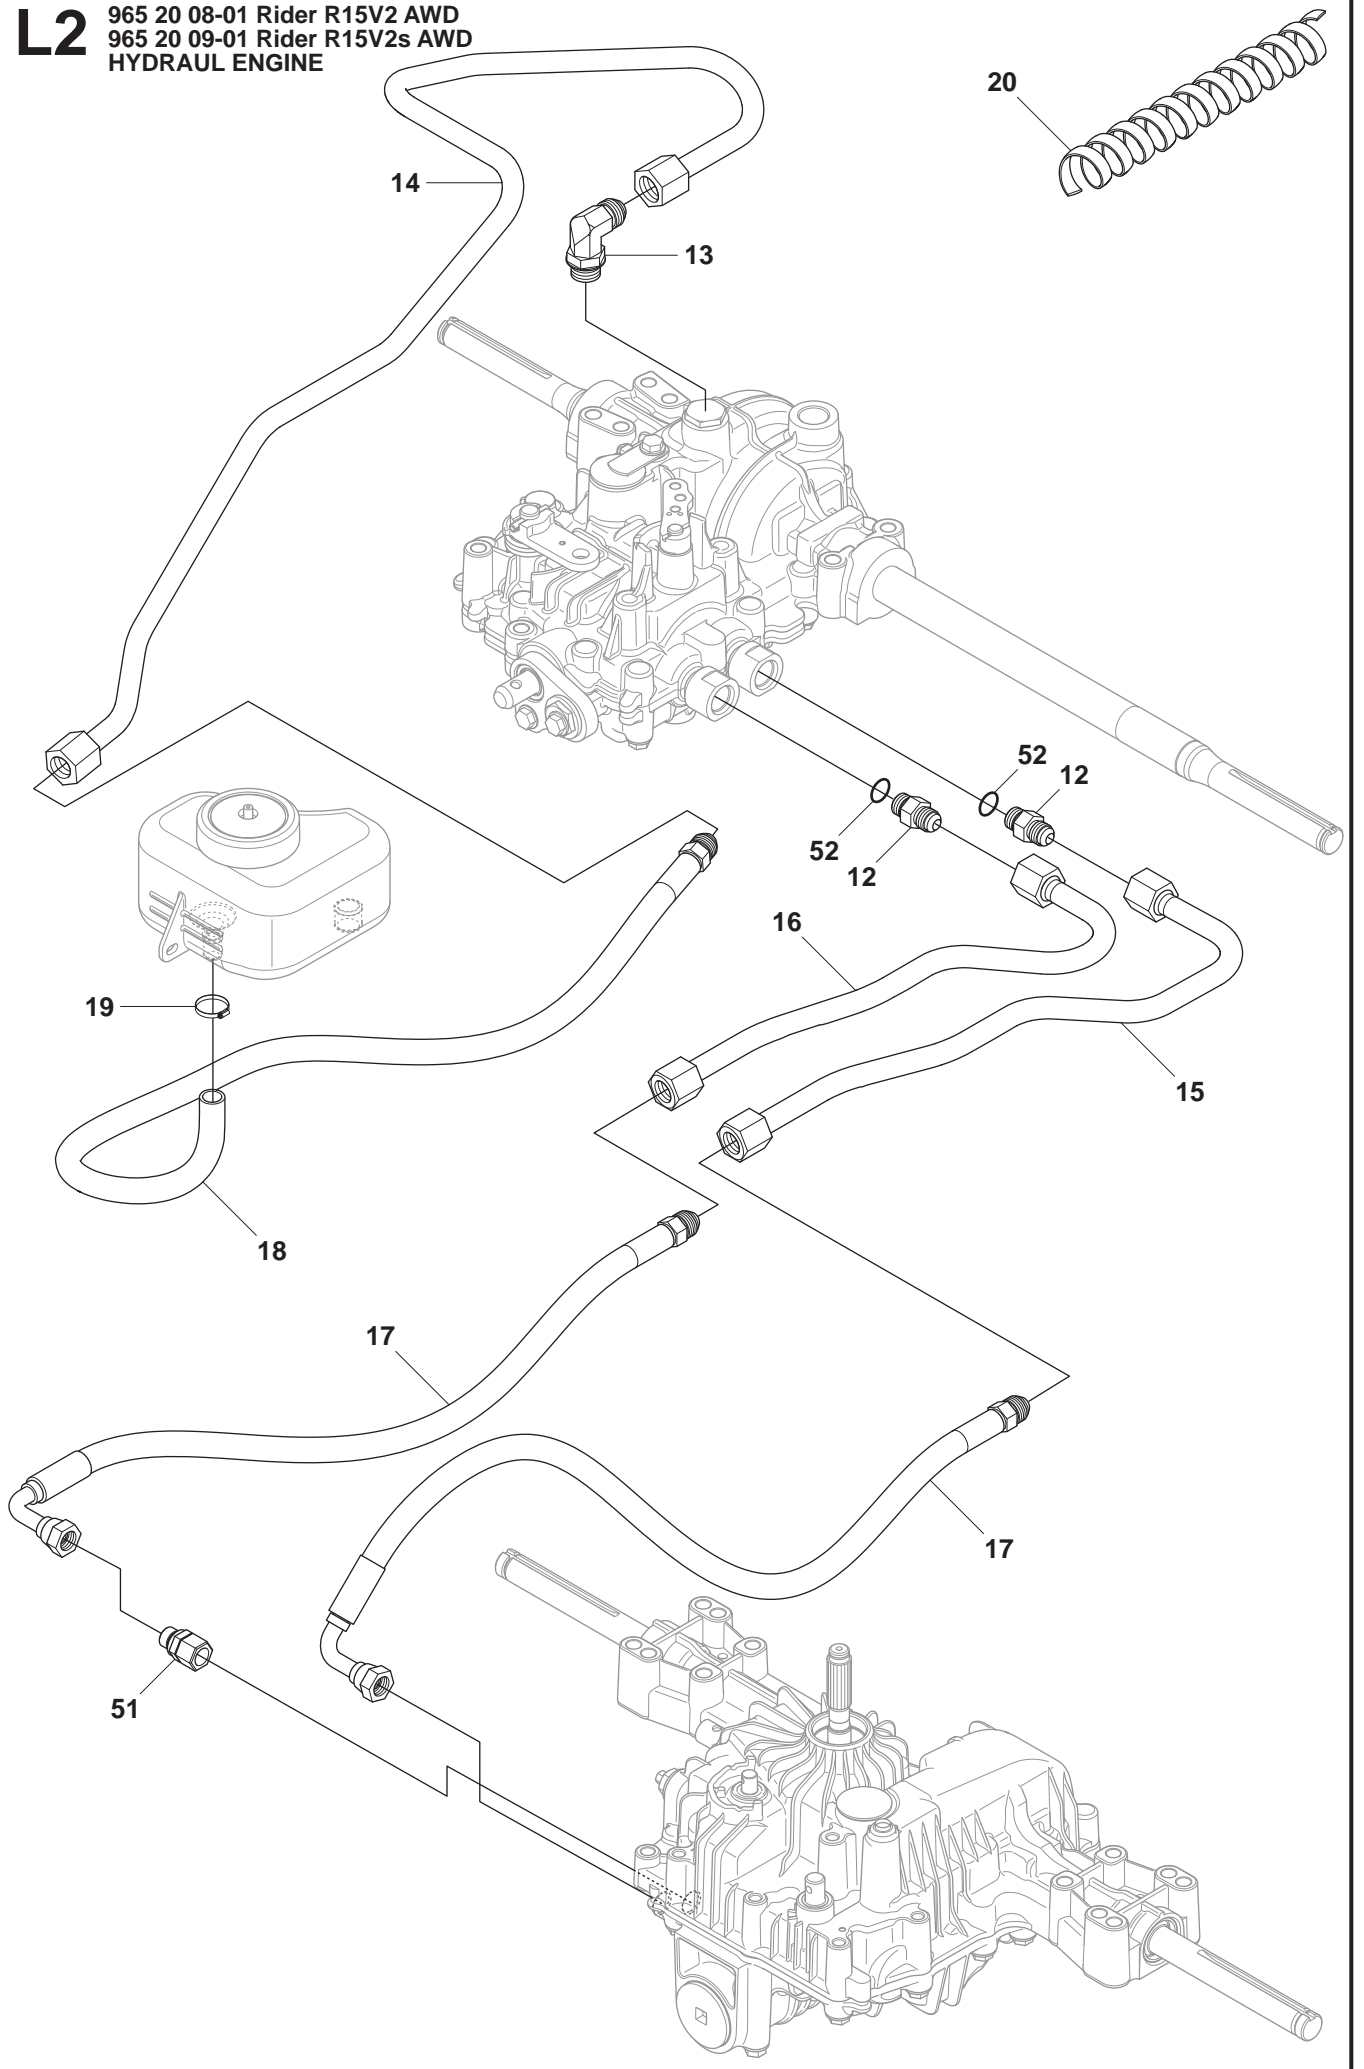

L2

965 20 08-01 Rider R15V2 AWD
965 20 09-01 Rider R15V2s AWD
HYDRAULIC ENGINE

965 20 08-01 Rider R15V2 AWD
965 20 09-01 Rider R15V2s AWD
HYDRAUL ENGINE

Pos.	Compl No.	Part No.	Description	Qty.	Notes
1		544 11 60-01		1	L1
2		725 24 67-51		1	L1
3		725 24 64-51		1	L1
4		535 42 38-03		1	L1
5		734 11 64-01		3	L1
6		732 21 18-01		3	L1
7		544 00 89-01		1	L1
8		544 00 90-01		1	L1
9		506 57 01-05		2	L1
10		734 11 64-01		2	L1
11		732 21 18-01		2	L1
12		535 42 65-07		2	L2
13		535 43 73-02		1	L2
14		544 80 78-01		1	L2
15		544 80 79-01		1	L2
16		544 80 80-01		1	L2
17		544 45 64-03		2	L2
18		544 12 22-01		1	L2
19		544 20 27-01		1	L2
20		544 02 66-03	NEW PART	1	L2
21		544 37 33-03		1	L1
22		535 43 85-01		1	L1
23		725 23 78-61		1	L1
24		544 37 33-02		1	L1
25		544 37 38-02		1	L1
26		506 57 01-07		1	L1
27		544 81 17-01		1	L1
28		535 49 97-01		1	L1
29		503 73 58-01		1	L1
30		544 43 52-01		1	L1
31		721 43 47-01		1	L1
33		535 49 28-02		1	L1
34		544 45 67-03		1	L1
35	544 45 67-03	535 48 66-02		1	L1
36	544 45 67-03	503 22 10-18		1	L1
37	544 45 67-03	535 48 65-03		1	L1
38	544 45 67-03	731 23 16-01		1	L1
39	544 45 67-03	535 48 66-01		1	L1
40		544 84 17-01		1	L1
41		725 23 70-71		1	L1
42		732 25 16-01		1	L1
43		535 49 74-01		1	L1
44		506 95 17-01		2	L1
45		535 47 52-12		2	L1
46		544 44 19-01		1	L1
47		732 25 16-01		1	L1
48		725 24 93-71		2	L1
49		725 23 66-51		2	L1
50		732 21 16-01		1	L1
51		504 56 74-01	NEW PART	1	L2 R15V2s AWD
52		505 45 11-01	NEW PART	2	L2