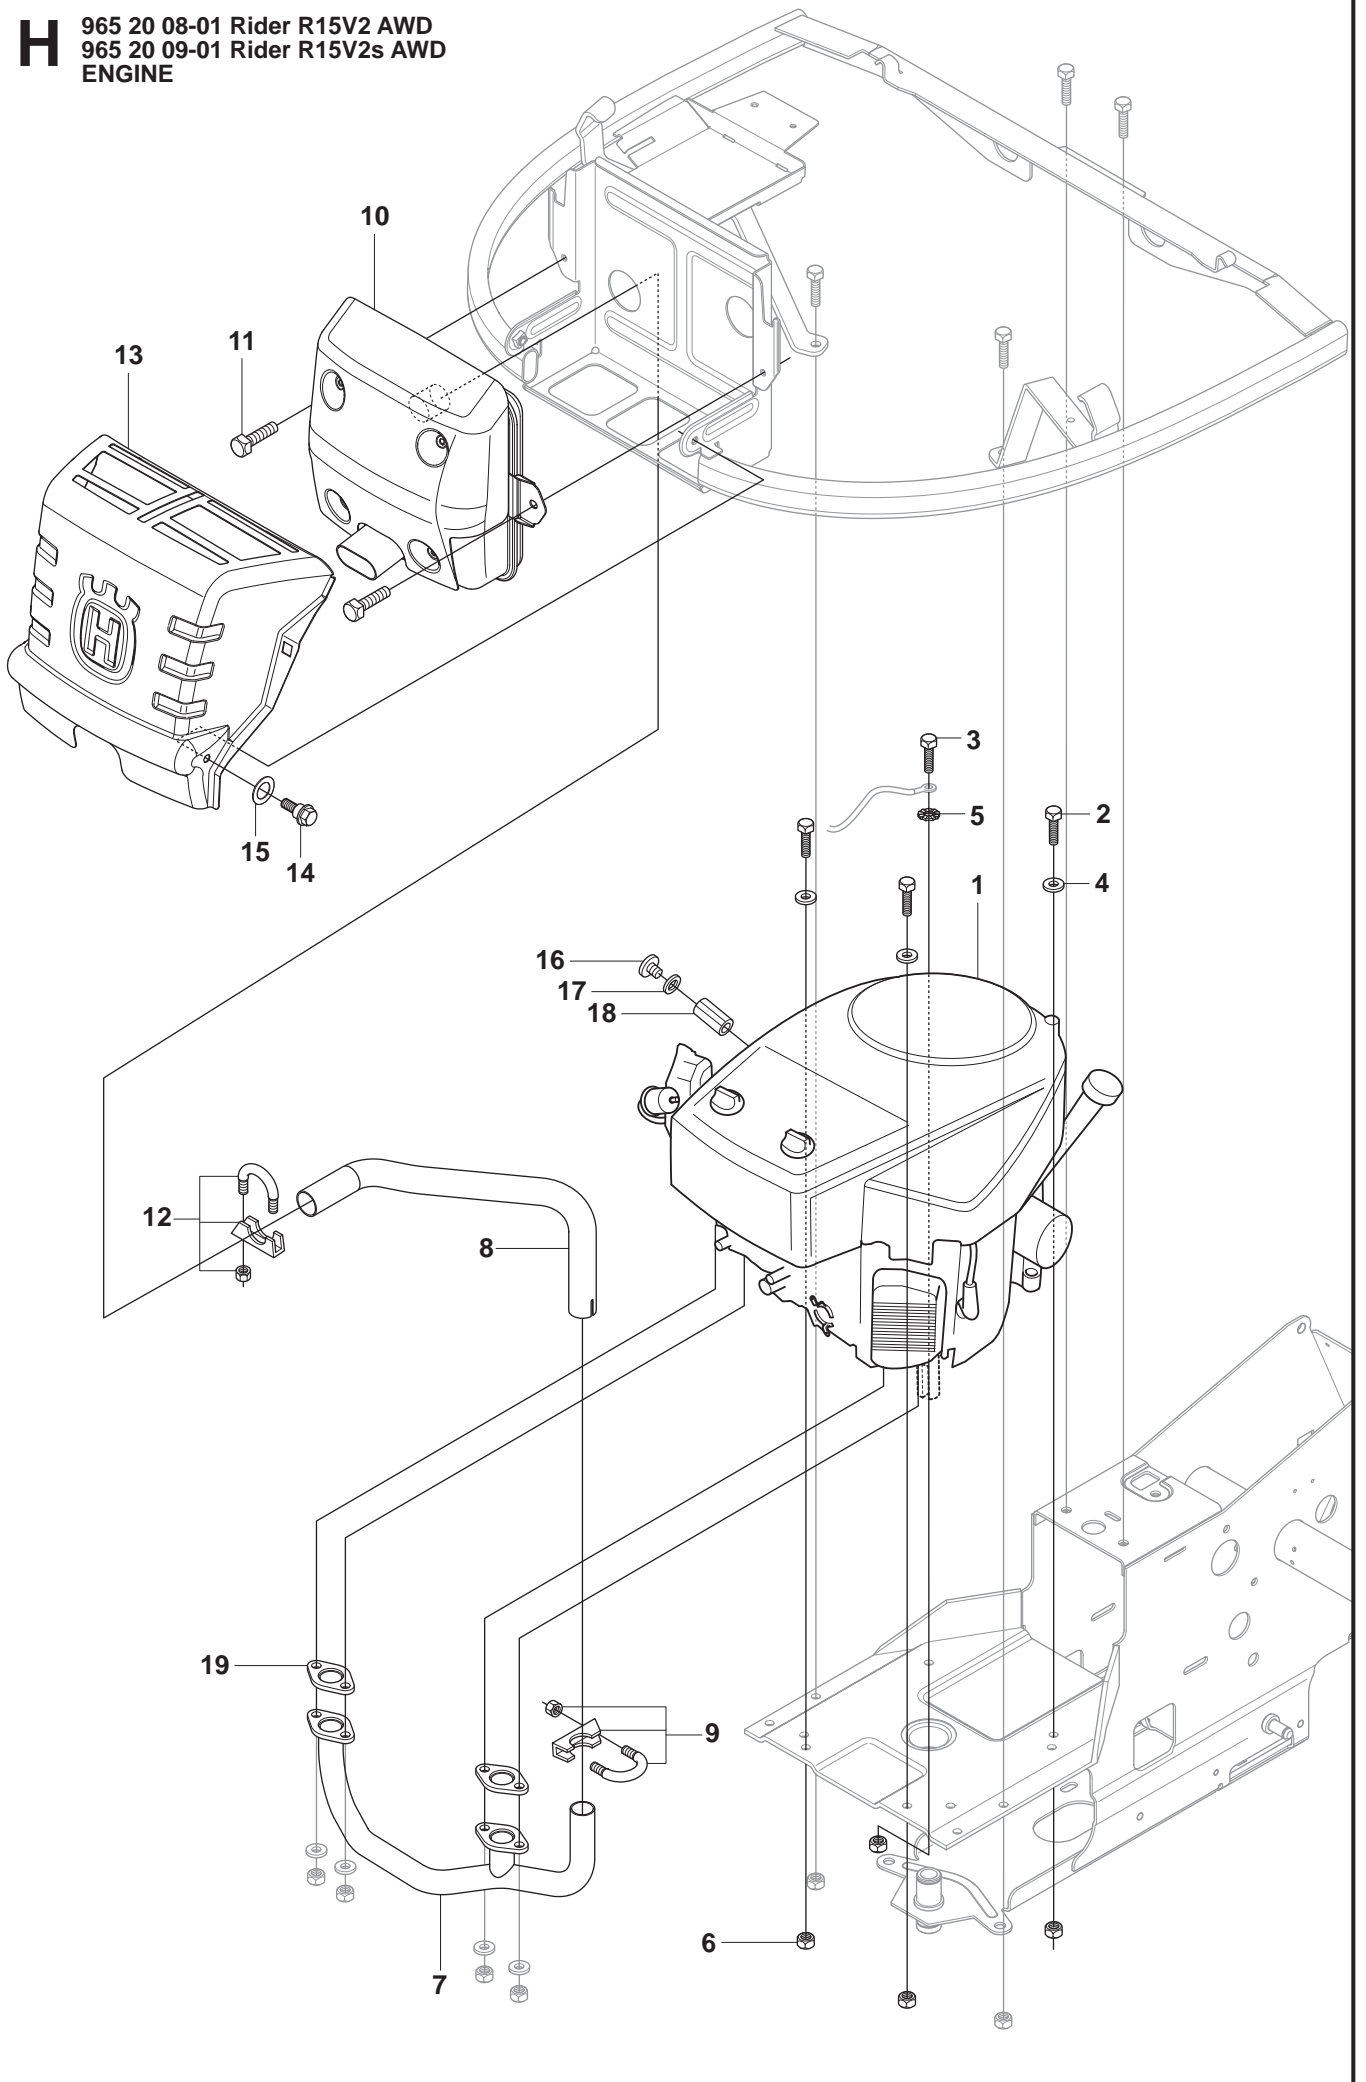

H

965 20 08-01 Rider R15V2 AWD
965 20 09-01 Rider R15V2s AWD
ENGINE

965 20 08-01 Rider R15V2 AWD
965 20 09-01 Rider R15V2s AWD
ENGINE

Pos.	Compl No.	Part No.	Description	Qty.	Notes
1		535 45 19-01		1	
2		725 24 57-51		3	
3		725 24 59-51		1	
4		734 11 64-01		3	
5		735 21 64-00		1	
6		732 21 18-01		4	
7		535 44 79-01		1	
8		544 01 33-01		1	
9		506 66 84-01		1	
10		544 33 57-02		1	
11		725 23 64-61		2	
12		506 66 84-01		1	
13		544 24 83-01		1	
14		506 59 74-01		2	
15		506 83 94-01		2	
16	535 45 19-01	535 41 44-60		1	
17	535 45 19-01	531 00 11-90		1	
18	535 45 19-01	535 41 44-16		1	
19	535 45 19-01	535 41 42-36		2