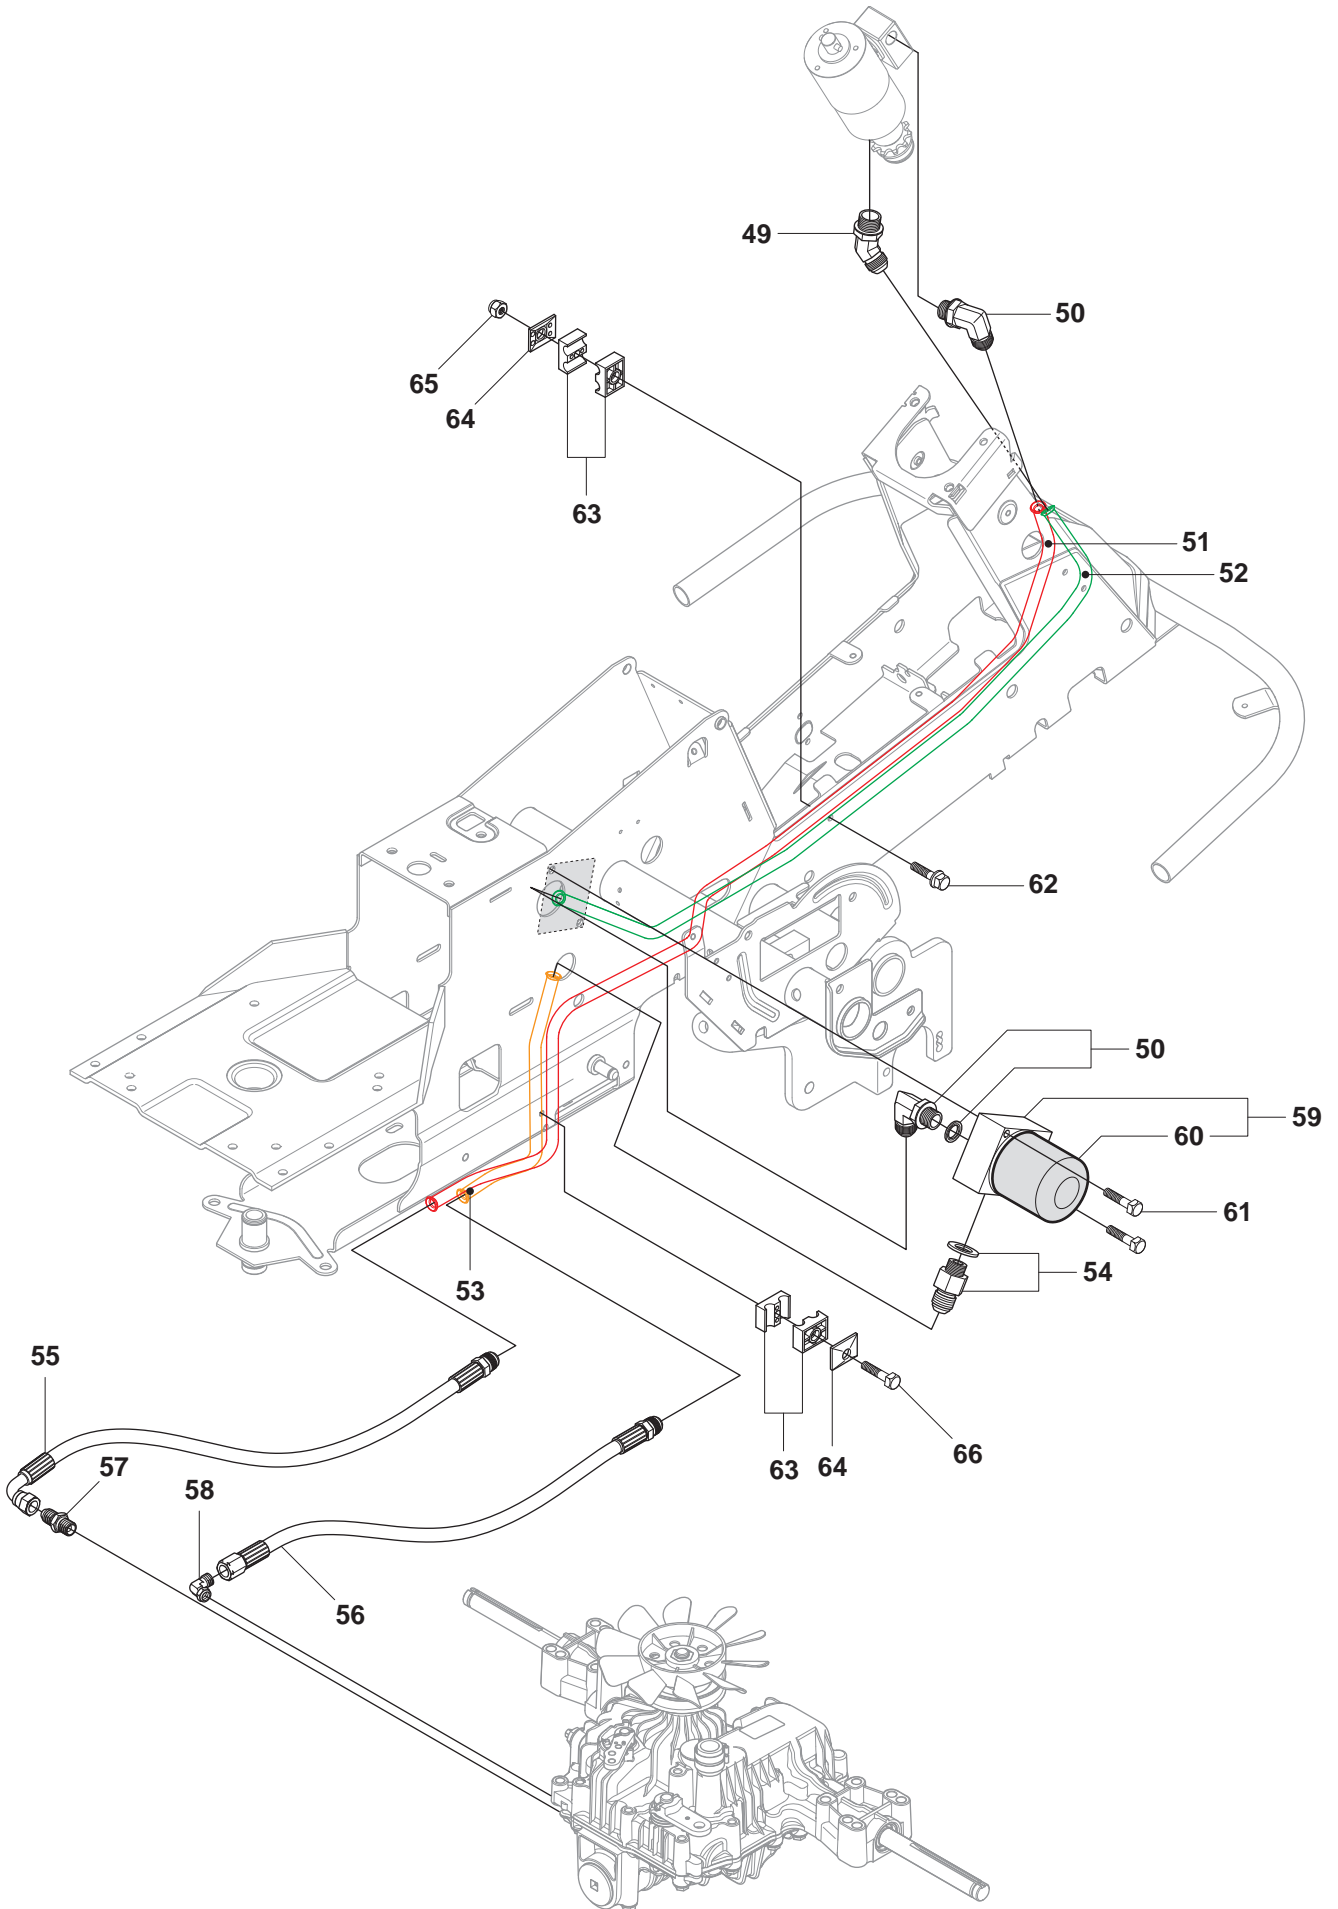

M3

965 20 09-01 Rider R15V2s AWD
STEERING

M

965 20 08-01 Rider R15V2 AWD
965 20 09-01 Rider R15V2s AWD
STEERING

Pos.	Compl No.	Part No.	Description	Qty.	Notes
1		506 67 19-01		1	M1, M2
2		506 57 63-01		1	M1, M2
3		506 67 08-01		1	M1, M2
4		506 59 74-01		1	M1, M2
5		544 37 52-01	NEW PART	1	M1, M2
6		728 74 55-05		1	M1, M2
7		731 23 18-01		1	M1, M2
8		502 64 08-01	NEW PART	1	M1 R15V2 AWD
9		506 86 34-01		3	M1 R15V2 AWD
9		506 86 34-01		2	M2 R15V2s AWD
10		728 84 43-05		3	M1 R15V2 AWD
10		728 84 43-05		2	M2 R15V2s AWD
11		506 86 36-01		1	M1 R15V2 AWD
12		506 88 78-01		1	M1 R15V2 AWD
13		738 21 04-04		1	M1 R15V2 AWD
14		506 57 01-04		1	M1 R15V2 AWD
15		506 50 09-03		1	M1, M2
16	506 50 09-03	535 42 41-01		1	M1, M2
17	506 50 09-03	735 31 40-10		1	M1, M2
18	506 50 09-03	738 22 04-19		1	M1, M2
19	506 50 09-03	506 50 08-02		1	M1, M2
20		506 67 54-02		1	M1, M2
21		734 11 74-41		1	M1, M2
22		506 58 91-04		2	M1, M2
23		506 52 24-01		2	M1, M2
24		506 53 94-02		1	M1, M2
25		735 31 14-20		2	M1, M2
26		506 55 46-01		1	M1 R15V2 AWD
27		506 55 47-01		2	M1, M2
28		544 42 73-01		1	M1, M2
29		731 23 20-51		4	M1, M2
30		735 31 26-00	NEW PART	2	M1, M2
31		535 42 37-01	NEW PART	1	M1, M2
32		535 44 78-01	NEW PART	1	M1 R15V2 AWD
33		502 64 93-01	NEW PART	1	M1 R15V2 AWD
34		506 57 01-04	NEW PART	2	M1 R15V2 AWD
34		506 57 01-04	NEW PART	4	M2 R15V2s AWD
35		535 42 36-01	NEW PART	1	M2 R15V2s AWD
36		738 21 05-04	NEW PART	2	M2 R15V2s AWD
37		735 31 40-10	NEW PART	1	M2 R15V2s AWD
38		535 43 28-01	NEW PART	3	M2 R15V2s AWD
39		502 29 62-01	NEW PART	1	M2 R15V2s AWD
40		535 42 19-01	NEW PART	1	M2 R15V2s AWD
41		535 42 35-01	NEW PART	1	M2 R15V2s AWD
42		721 43 35-01	NEW PART	1	M2 R15V2s AWD
43		725 53 70-01	NEW PART	3	M2 R15V2s AWD
44		506 55 46-10	NEW PART	1	M2 R15V2s AWD
45		535 42 78-01	NEW PART	1	M2 R15V2s AWD
46		735 31 33-00	NEW PART	1	M2 R15V2s AWD
47		504 53 82-01	NEW PART	1	M2 R15V2s AWD
48		535 45 71-02	NEW PART	1	M3 R15V2s AWD
49		535 42 69-01	NEW PART	1	M3 R15V2s AWD
50		535 43 73-01	NEW PART	2	M3 R15V2s AWD
51		502 85 44-01	NEW PART	1	M3 R15V2s AWD
52		502 85 45-01	NEW PART	1	M3 R15V2s AWD
53		502 85 46-01	NEW PART	1	M3 R15V2s AWD
54		535 42 68-01	NEW PART	1	M3 R15V2s AWD
55		535 45 03-02	NEW PART	1	M3 R15V2s AWD
56		535 45 04-02	NEW PART	1	M3 R15V2s AWD
57		535 42 65-01	NEW PART	1	M3 R15V2s AWD
58		535 42 66-01	NEW PART	1	M3 R15V2s AWD
59		535 44 87-01	NEW PART	1	M3 R15V2s AWD
60	535 44 87-01	535 42 75-02	NEW PART	1	M3 R15V2s AWD
61		725 54 62-01	NEW PART	2	M3 R15V2s AWD