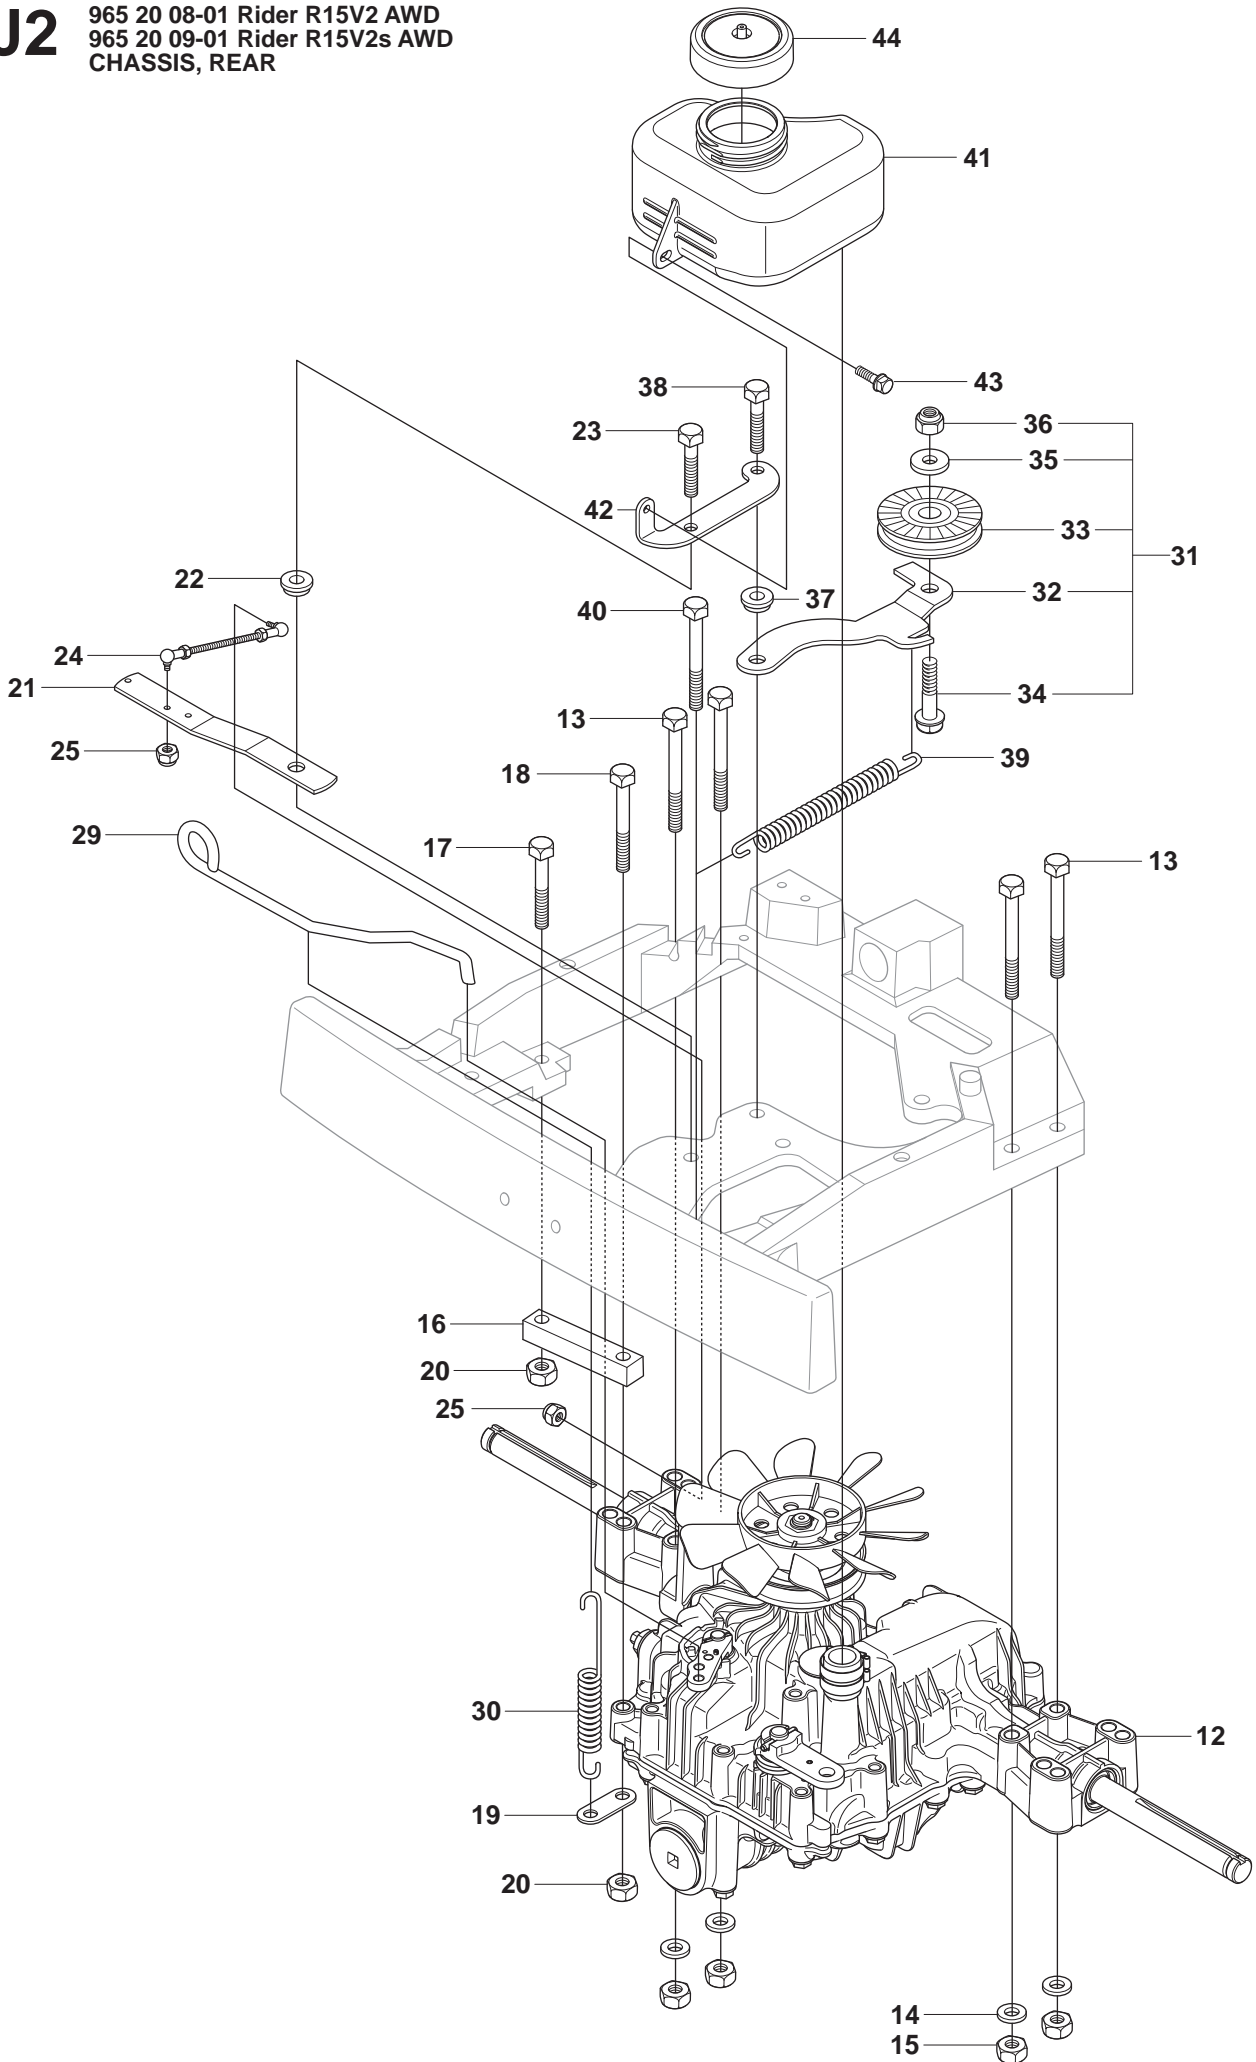

J2

965 20 08-01 Rider R15V2 AWD
965 20 09-01 Rider R15V2s AWD
CHASSIS, REAR

J

965 20 08-01 Rider R15V2 AWD
965 20 09-01 Rider R15V2s AWD
CHASSIS, REAR

Pos.	Compl No.	Part No.	Description	Qty.	Notes
1		506 98 58-03		1	J1
2		738 21 05-04		1	J1
3		738 21 10-04		1	J1
4		735 31 40-10		1	J1
5		735 31 26-00		1	J1
6		506 98 59-01		1	J1
7		735 31 26-00		2	J1
8		506 77 34-01		2	J1
9		740 68 14-21		1	J1
10		535 40 60-01		1	J1
11	535 40 60-01	506 98 61-02		2	J1
12		544 11 61-01		1	J2 R15V2 AWD
12		502 63 32-01	NEW PART	1	J2 R15V2s AWD
13		725 24 67-51		4	J2
14		734 11 64-01		4	J2
15		731 23 18-01		4	J2
16		506 98 72-01		1	J2
17		725 24 59-51		1	J2
18		725 24 62-51		1	J2
19		506 59 93-01		1	J2
20		731 23 18-01		2	J2
21		506 98 74-03		1	J2
22		506 91 87-02		1	J2
23		725 24 51-51		1	J2
24		506 98 75-01		1	J2
25		732 21 14-01		2	J2
26		544 26 21-01		1	J1
27		506 56 65-01		1	J1
28		725 23 64-61		1	J1
29		506 98 82-01		1	J2
30		506 83 43-01		1	J2
31		506 98 84-01		1	J2
32	506 98 84-01	506 98 85-01		1	J2
33	506 98 84-01	506 94 69-01		1	J2
34	506 98 84-01	725 24 55-51		1	J2
35	506 98 84-01	734 11 64-41		1	J2
36	506 98 84-01	732 21 18-01		1	J2
37		506 91 87-02		1	J2
38		725 24 51-51		1	J2
39		506 98 86-01		1	J2
40		725 24 64-51		1	J2
41		544 10 01-01		1	J2
42		544 12 17-01		1	J2
43		725 23 64-61		1	J2
44		506 67 33-01		1	J2
45		506 88 99-01		1	J1
46		725 25 00-51		2	J1
47		544 03 96-02		1	J1