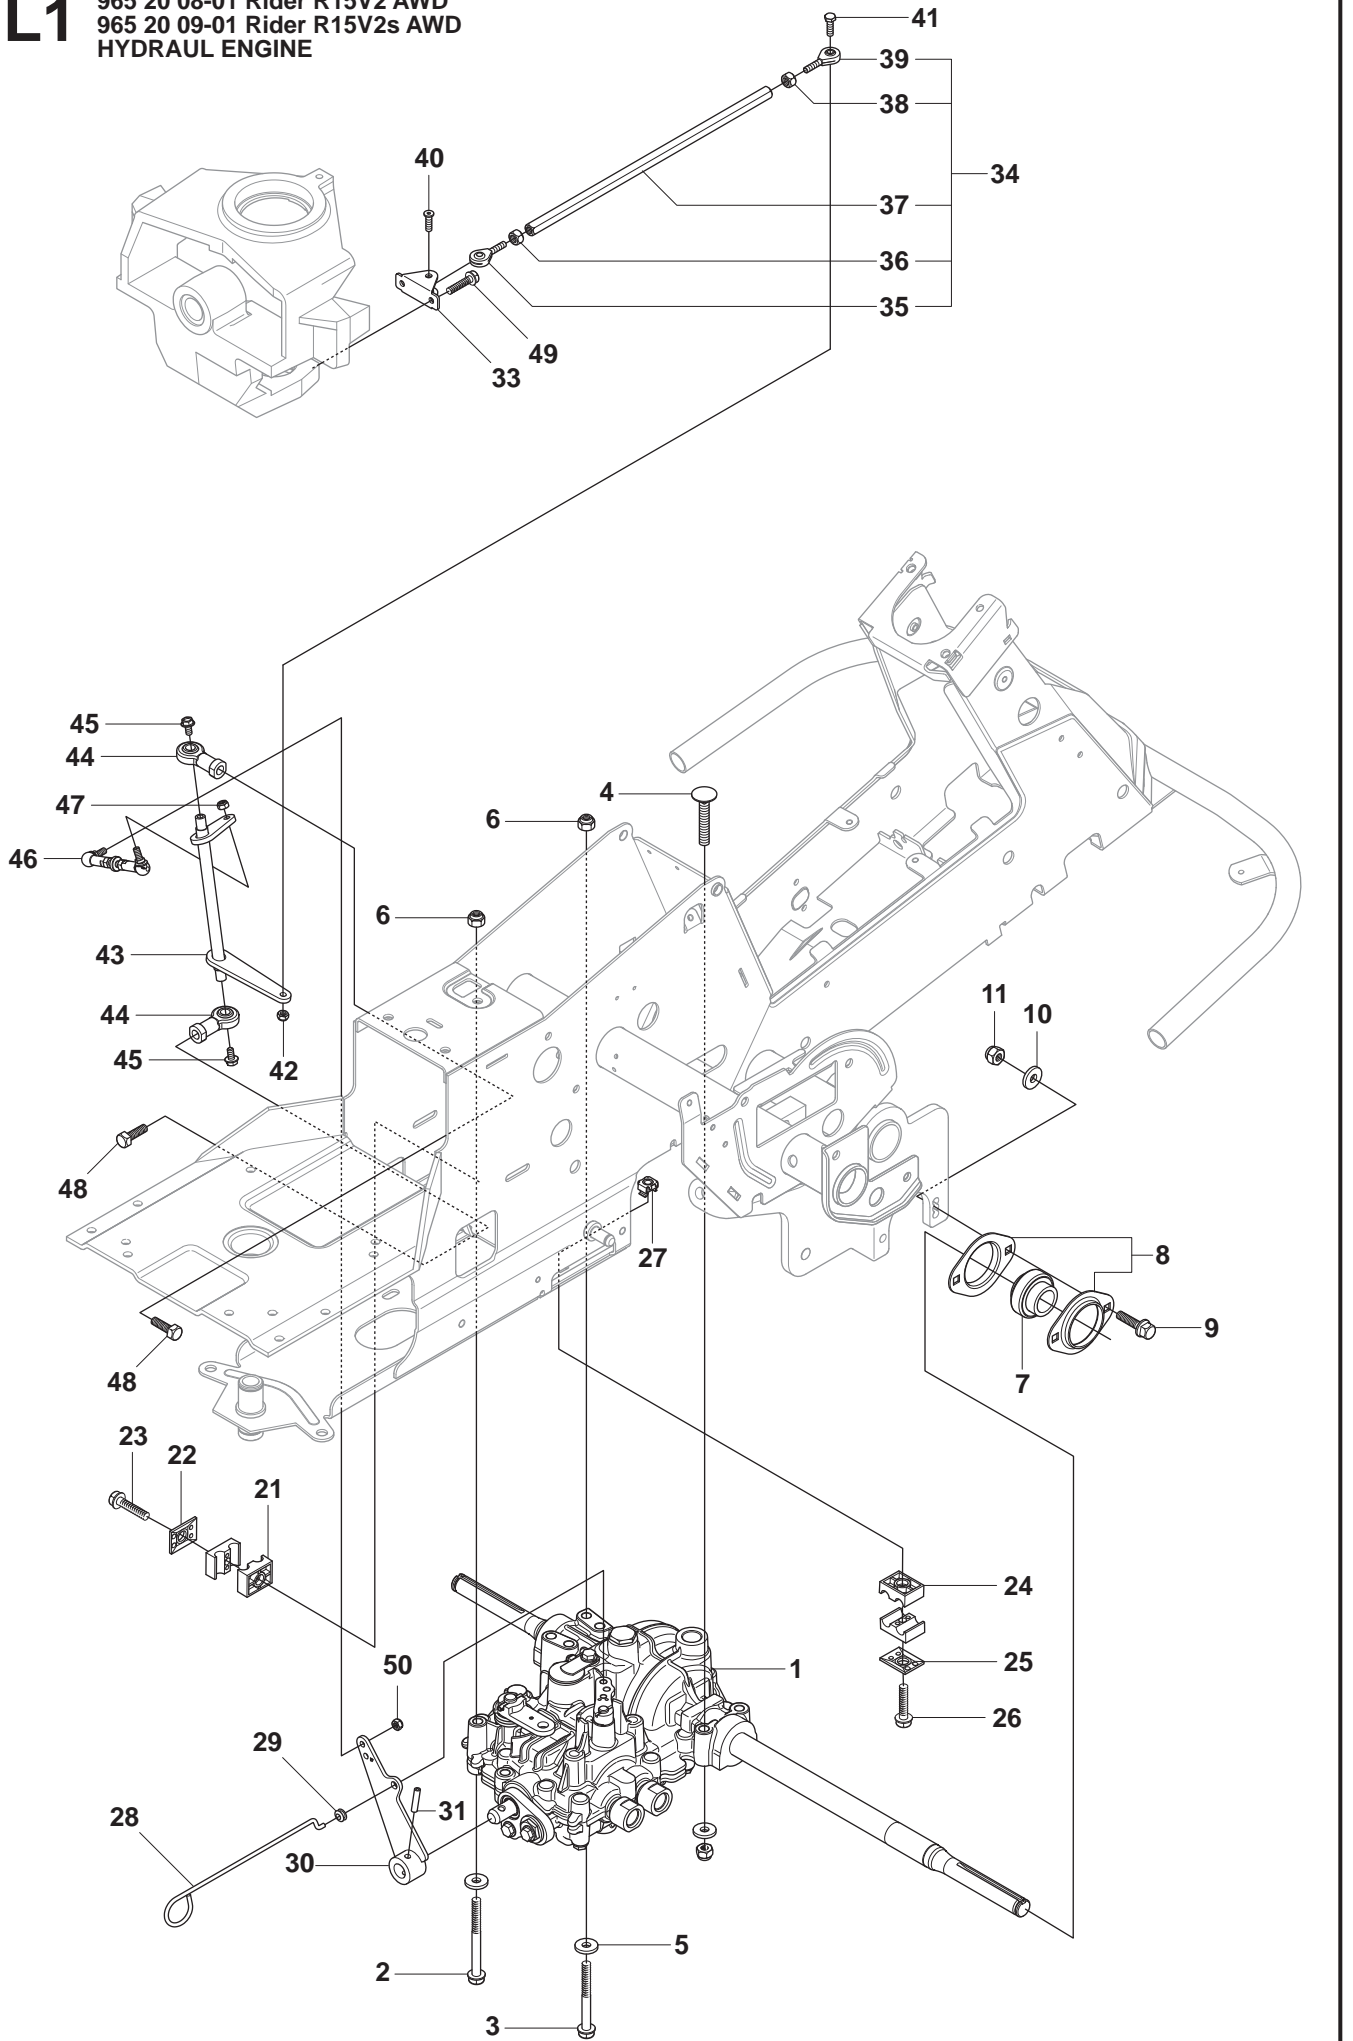

**965 20 08-01 Rider R15V2 AWD
HYDROSTAT K574 SP**

Pos.	Compl No.	Part No.	Description	Qty.	Notes
1		544 11 61-01		1	RIDER R15V2 AWD
2		506 98 65-01		1	
3		506 98 66-01		2	
4		502 45 19-01	NEW PART	1	
5		506 98 68-01		1	
6		735 31 15-00		1	
7		502 45 16-01	NEW PART	1	
8		506 98 70-01		2	
9	544 11 61-01	535 40 28-07	NEW PART	1	
10	544 11 61-01	535 40 28-32		1	
11	544 11 61-01	535 40 28-29		1	
12	544 11 61-01	502 45 20-01	NEW PART	1	
13	544 11 61-01	535 40 28-37		2	
14	544 11 61-01	502 45 32-01	NEW PART	1	
15	544 11 61-01	535 40 28-09		1	
16	544 11 61-01	535 40 28-17		1	
17	544 11 61-01	535 40 28-16		1	
18	544 11 61-01	535 40 28-33		1	
19	544 11 61-01	535 40 28-38		1	
20	544 11 61-01	535 40 28-39		1	
21	544 11 61-01	535 40 28-40		1	
22	544 11 61-01	535 40 28-41		1	

**965 20 09-01 Rider R15V2s AWD
HYDROSTAT K574 PO**

Pos.	Compl No.	Part No.	Description	Qty.	Notes
1		502 63 32-01	NEW PART	1	RIDER R15V2s AWD
2		506 98 65-01		1	
3		506 98 66-01		2	
4		502 45 19-01	NEW PART	1	
5		506 98 68-01		1	
6		735 31 15-00		1	
7		502 45 16-01	NEW PART	1	
8		506 98 70-01		2	
9	502 63 32-01	535 40 28-07	NEW PART	1	
10	502 63 32-01	535 40 28-32		1	
11	502 63 32-01	535 40 28-29		1	
12	502 63 32-01	502 45 20-01	NEW PART	1	
13	502 63 32-01	535 40 28-37		2	
14	502 63 32-01	502 45 32-01	NEW PART	1	
15	502 63 32-01	535 40 28-09		1	
16	502 63 32-01	535 40 28-17		1	
17	502 63 32-01	535 40 28-16		1	
18	502 63 32-01	535 40 28-33		1	
19	502 63 32-01	535 40 28-38		1	
20	502 63 32-01	535 40 28-39		1	
21	502 63 32-01	535 40 28-40		1	
22	502 63 32-01	535 40 28-41		1	

L1

965 20 08-01 Rider R15V2 AWD
965 20 09-01 Rider R15V2s AWD
HYDRAUL ENGINE