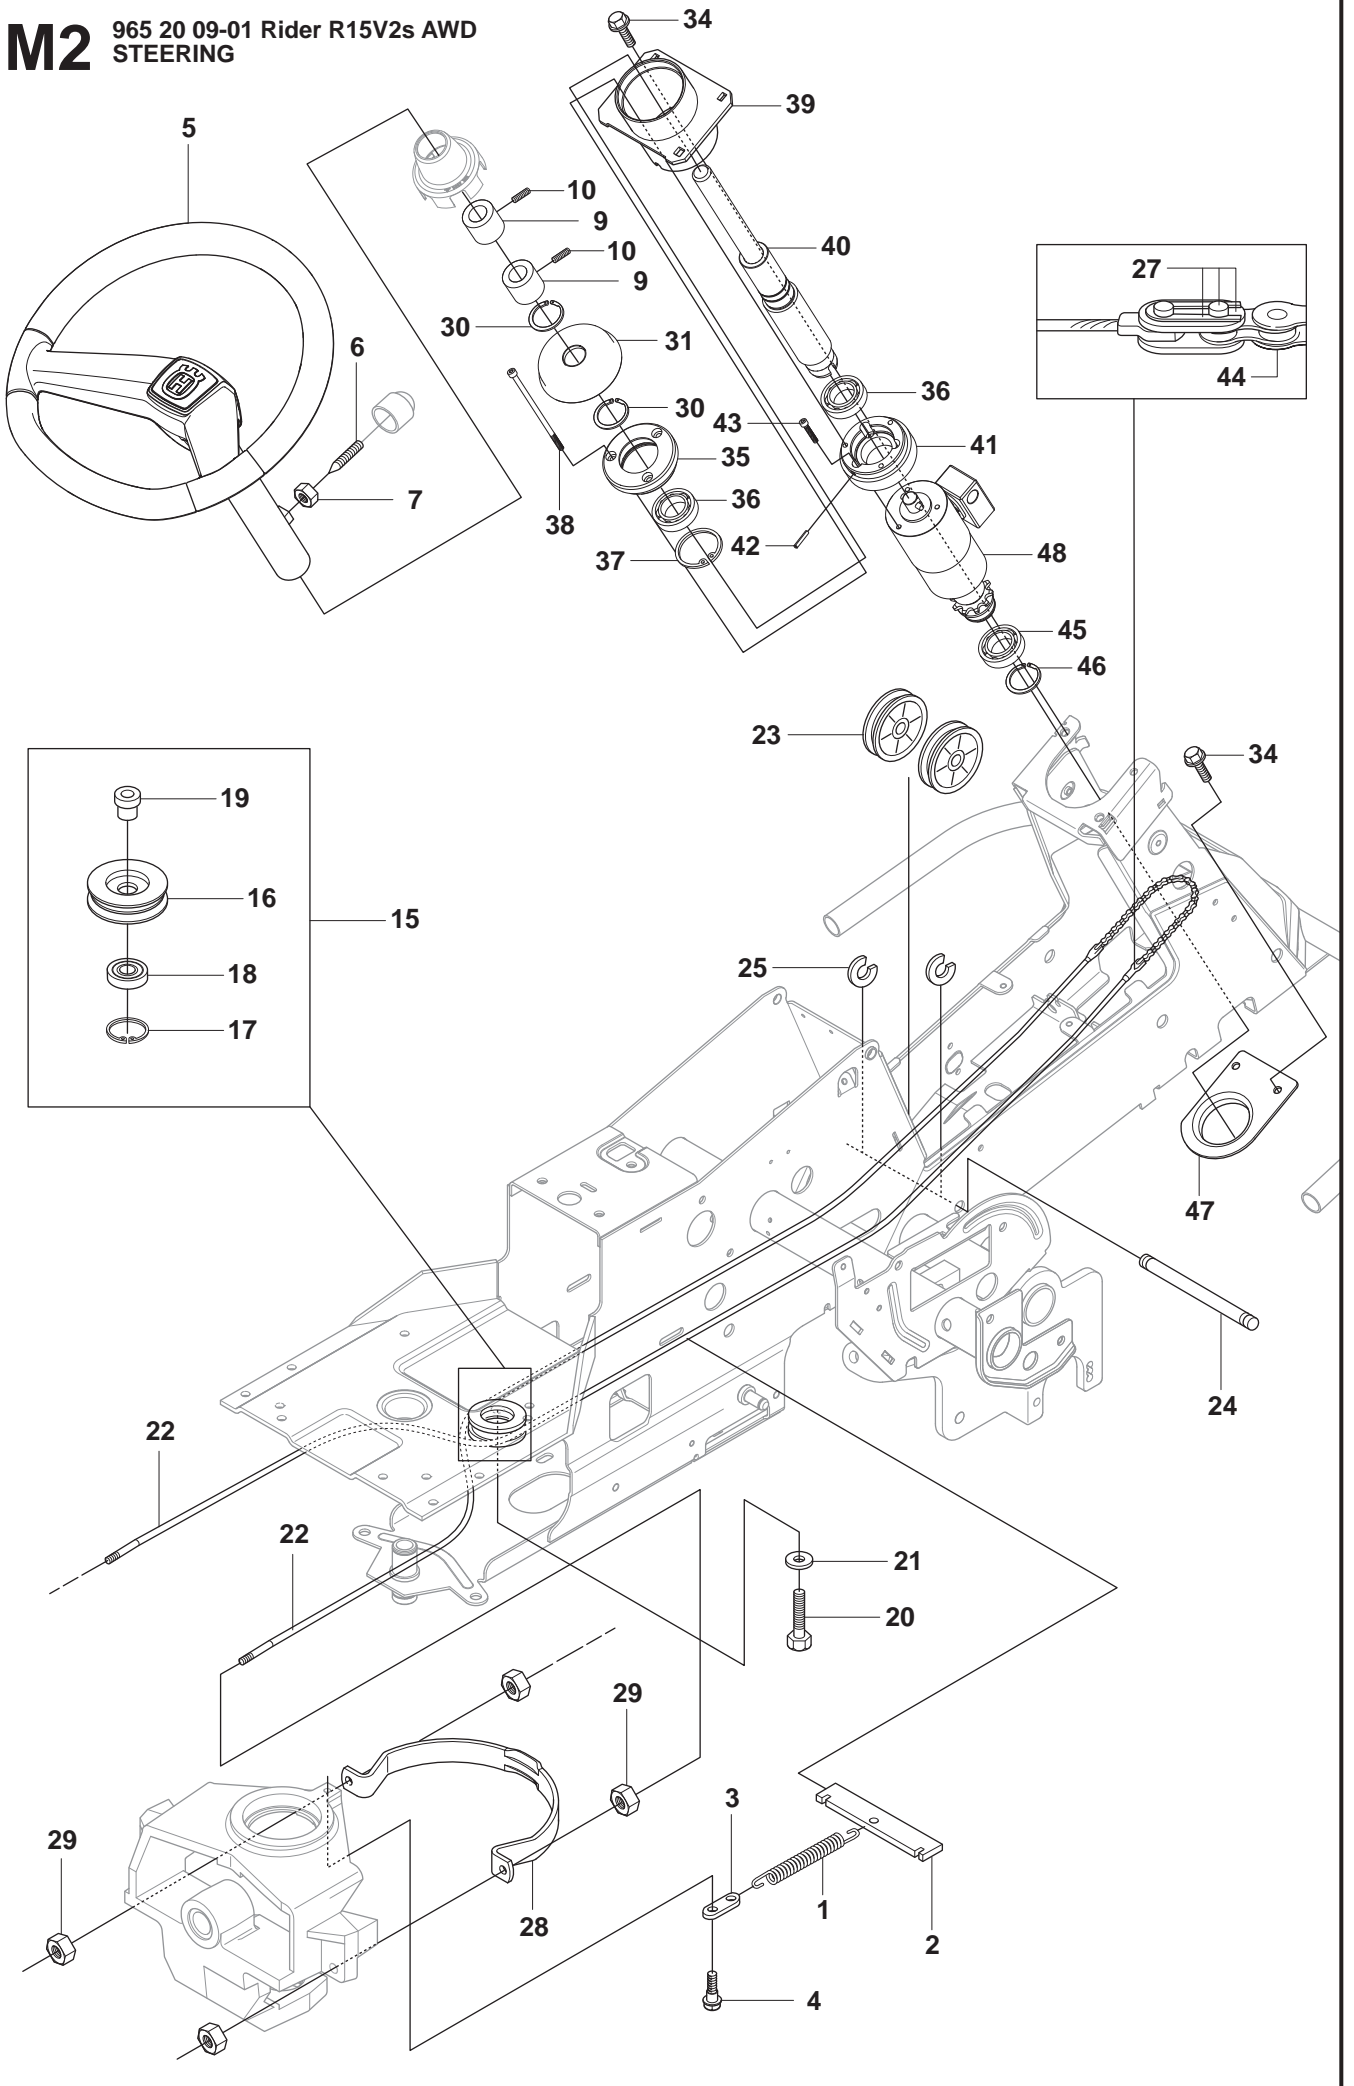

M2

965 20 09-01 Rider R15V2s AWD
STEERING