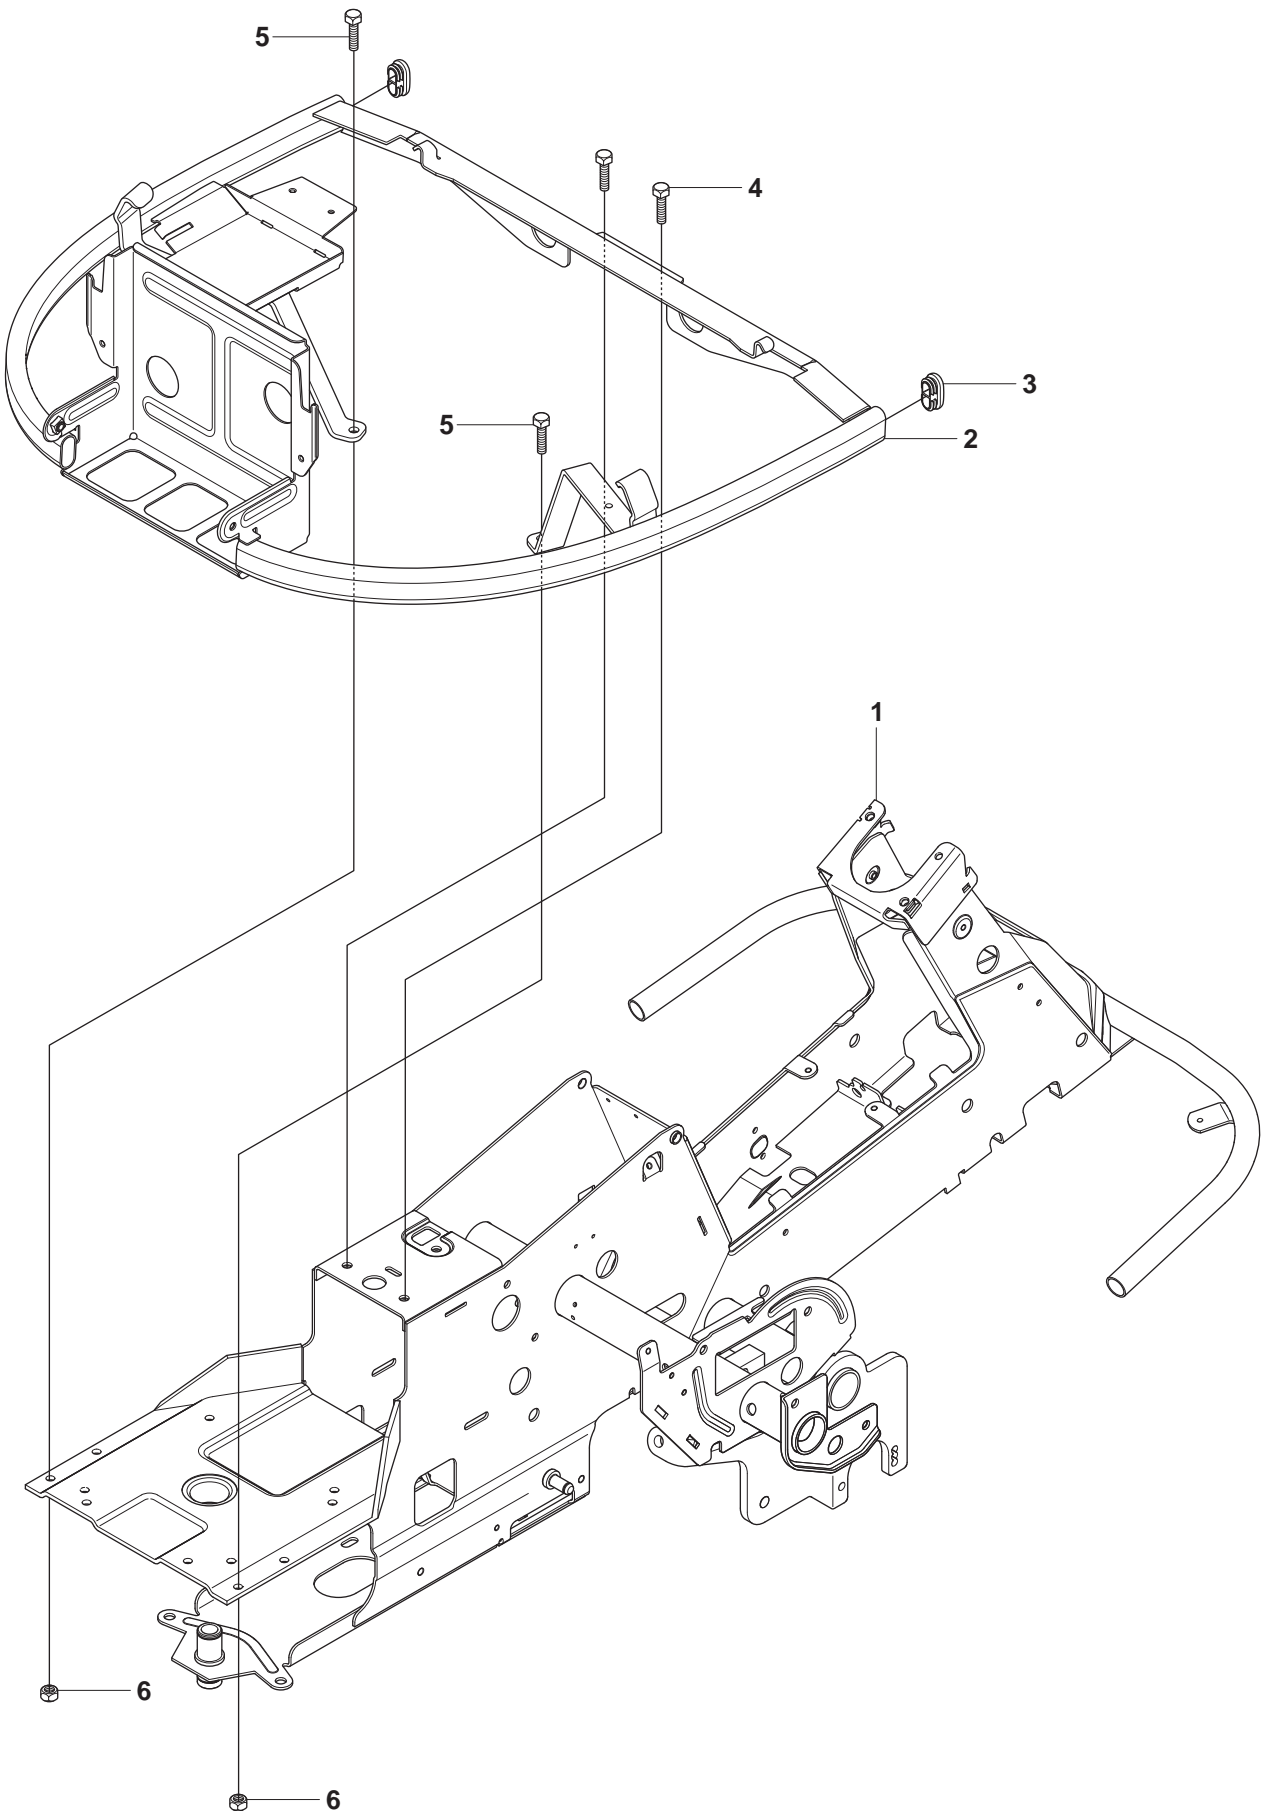

F 965 20 08-01 Rider R15V2 AWD
965 20 09-01 Rider R15V2s AWD
CHASSIS

F

965 20 08-01 Rider R15V2 AWD
965 20 09-01 Rider R15V2s AWD
CHASSIS

Pos.	Compl No.	Part No.	Description	Qty.	Notes
1		502 65 56-01	NEW PART	1	
2		544 24 42-01		1	
3		544 24 44-01		2	
4		506 57 01-03		2	
5		725 24 51-71		2	
6		732 21 18-01		2