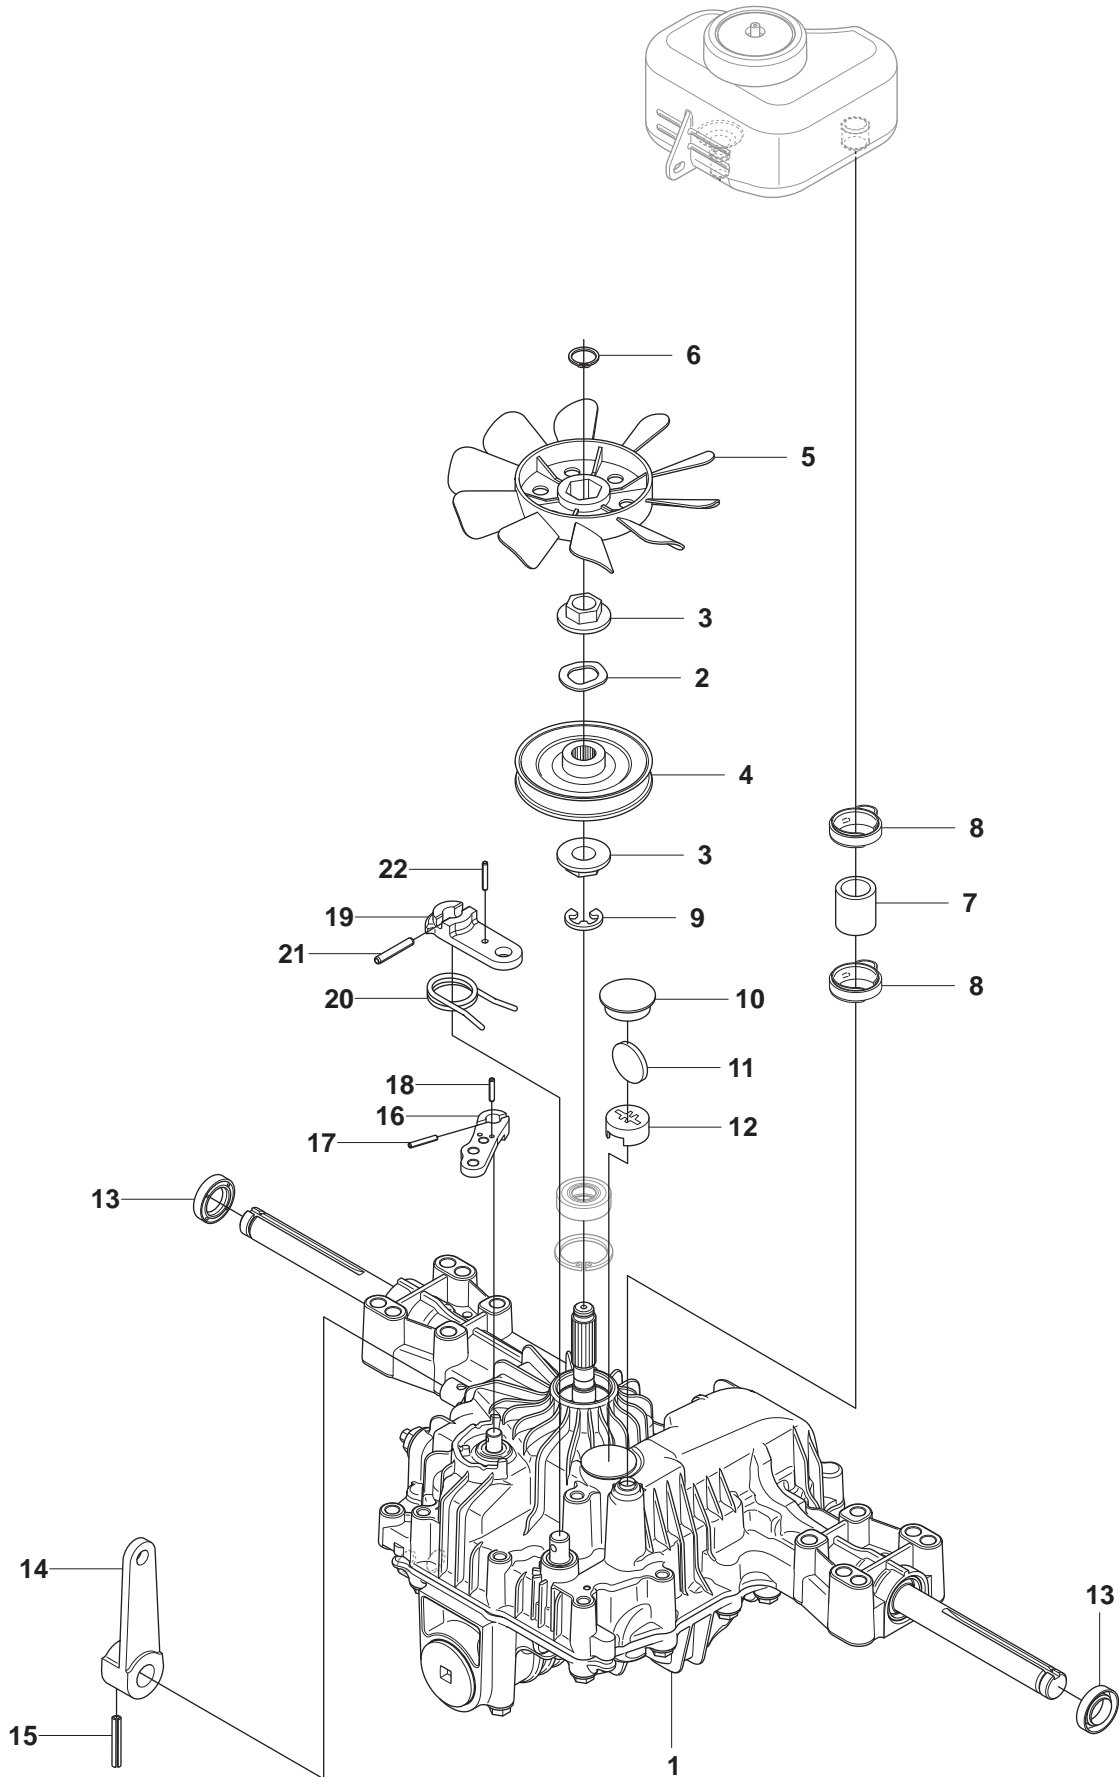

K 965 20 08-01 Rider R15V2 AWD
965 20 09-01 Rider R15V2s AWD
HYDROSTAT K574 SP (Rider R15V2 AWD)
HYDROSTAT K574 PO (Rider R15V2s AWD)

**965 20 08-01 Rider R15V2 AWD
HYDROSTAT K574 SP**

Pos.	Compl No.	Part No.	Description	Qty.	Notes
1		544 11 61-01		1	RIDER R15V2 AWD
2		506 98 65-01		1	
3		506 98 66-01		2	
4		502 45 19-01	NEW PART	1	
5		506 98 68-01		1	
6		735 31 15-00		1	
7		502 45 16-01	NEW PART	1	
8		506 98 70-01		2	
9	544 11 61-01	535 40 28-07	NEW PART	1	
10	544 11 61-01	535 40 28-32		1	
11	544 11 61-01	535 40 28-29		1	
12	544 11 61-01	502 45 20-01	NEW PART	1	
13	544 11 61-01	535 40 28-37		2	
14	544 11 61-01	502 45 32-01	NEW PART	1	
15	544 11 61-01	535 40 28-09		1	
16	544 11 61-01	535 40 28-17		1	
17	544 11 61-01	535 40 28-16		1	
18	544 11 61-01	535 40 28-33		1	
19	544 11 61-01	535 40 28-38		1	
20	544 11 61-01	535 40 28-39		1	
21	544 11 61-01	535 40 28-40		1	
22	544 11 61-01	535 40 28-41		1	

**965 20 09-01 Rider R15V2s AWD
HYDROSTAT K574 PO**

Pos.	Compl No.	Part No.	Description	Qty.	Notes
1		502 63 32-01	NEW PART	1	RIDER R15V2s AWD
2		506 98 65-01		1	
3		506 98 66-01		2	
4		502 45 19-01	NEW PART	1	
5		506 98 68-01		1	
6		735 31 15-00		1	
7		502 45 16-01	NEW PART	1	
8		506 98 70-01		2	
9	502 63 32-01	535 40 28-07	NEW PART	1	
10	502 63 32-01	535 40 28-32		1	
11	502 63 32-01	535 40 28-29		1	
12	502 63 32-01	502 45 20-01	NEW PART	1	
13	502 63 32-01	535 40 28-37		2	
14	502 63 32-01	502 45 32-01	NEW PART	1	
15	502 63 32-01	535 40 28-09		1	
16	502 63 32-01	535 40 28-17		1	
17	502 63 32-01	535 40 28-16		1	
18	502 63 32-01	535 40 28-33		1	
19	502 63 32-01	535 40 28-38		1	
20	502 63 32-01	535 40 28-39		1	
21	502 63 32-01	535 40 28-40		1	
22	502 63 32-01	535 40 28-41		1