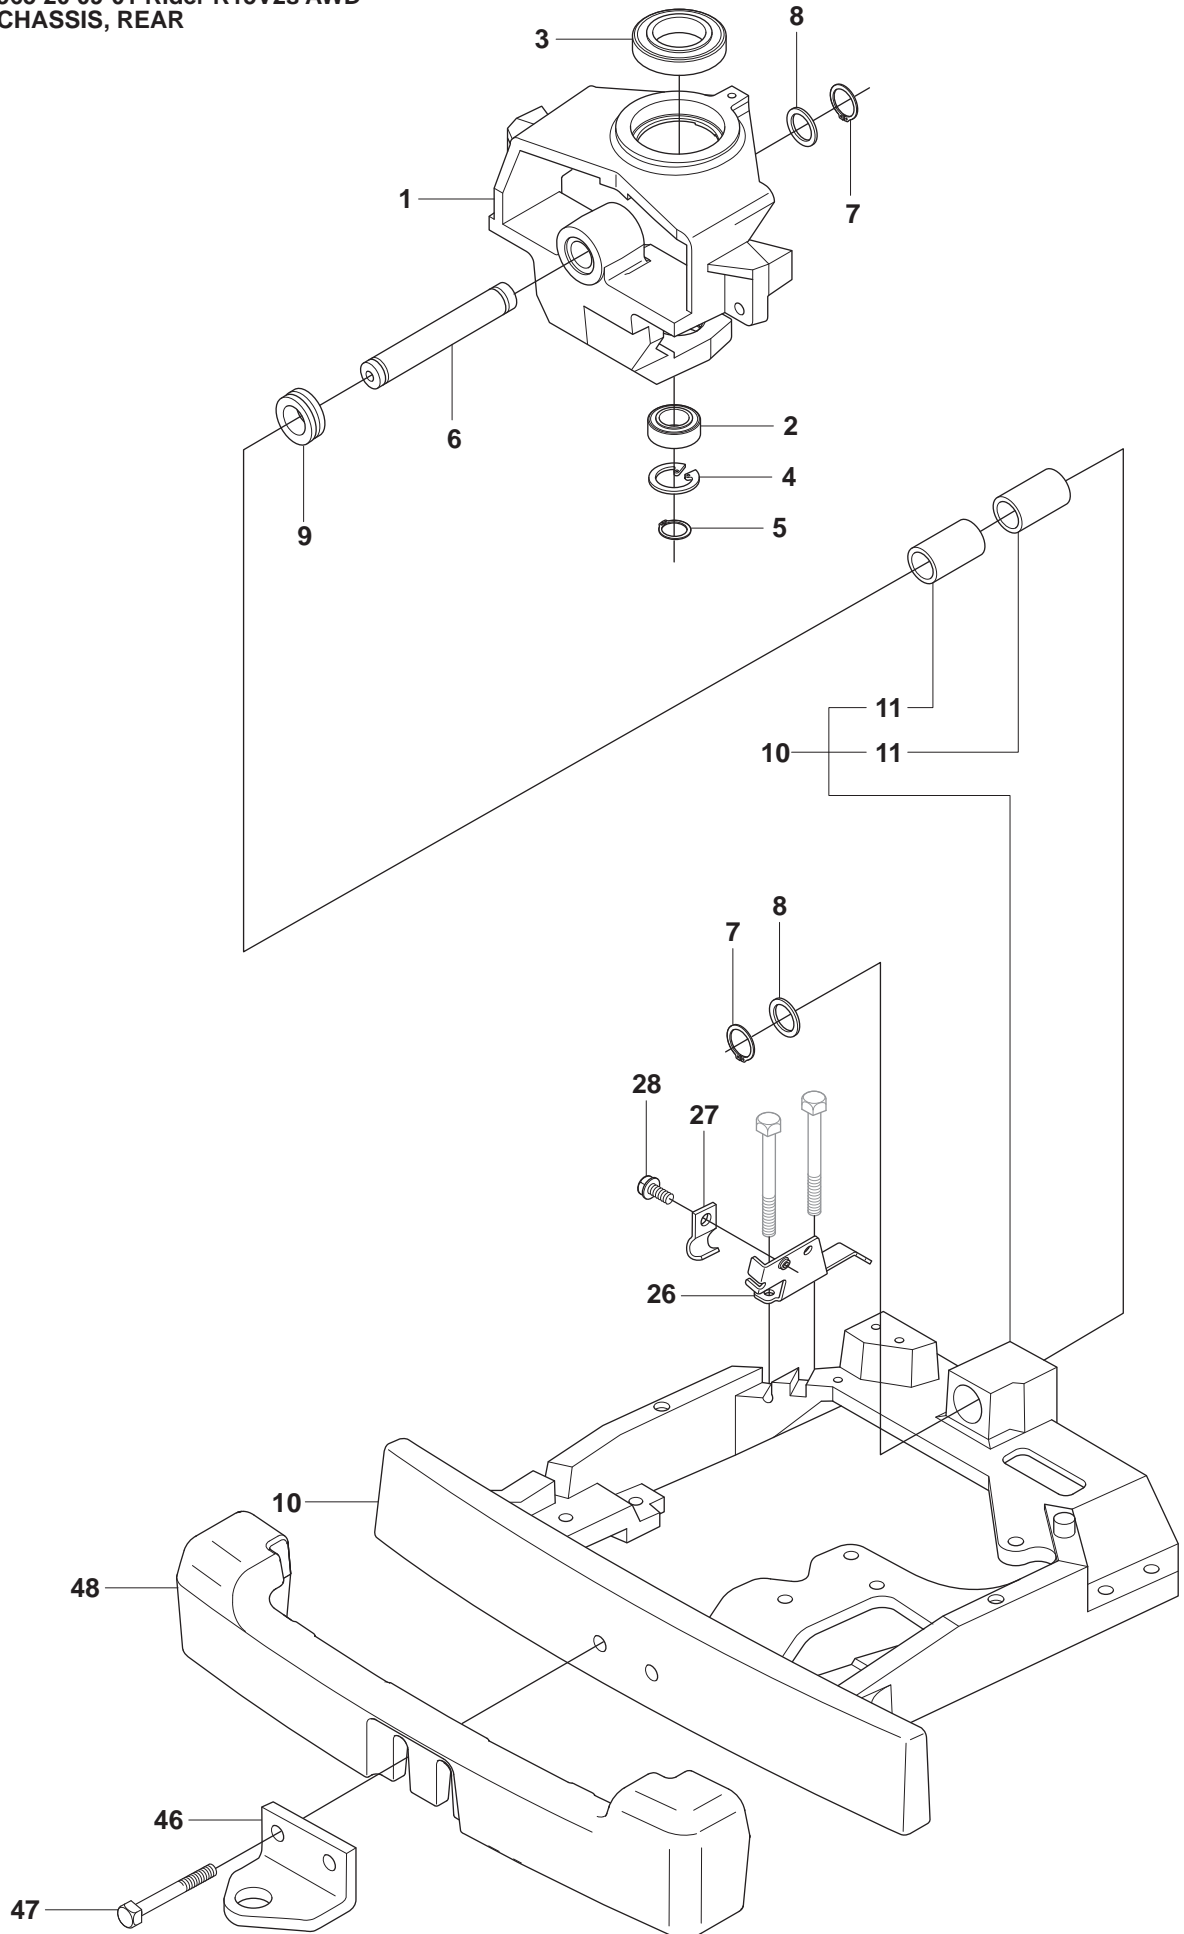

965 20 08-01 Rider R15V2 AWD
965 20 09-01 Rider R15V2s AWD
ENGINE

Pos.	Compl No.	Part No.	Description	Qty.	Notes
1		535 45 19-01		1	
2		725 24 57-51		3	
3		725 24 59-51		1	
4		734 11 64-01		3	
5		735 21 64-00		1	
6		732 21 18-01		4	
7		535 44 79-01		1	
8		544 01 33-01		1	
9		506 66 84-01		1	
10		544 33 57-02		1	
11		725 23 64-61		2	
12		506 66 84-01		1	
13		544 24 83-01		1	
14		506 59 74-01		2	
15		506 83 94-01		2	
16	535 45 19-01	535 41 44-60		1	
17	535 45 19-01	531 00 11-90		1	
18	535 45 19-01	535 41 44-16		1	
19	535 45 19-01	535 41 42-36		2	

J1

965 20 08-01 Rider R15V2 AWD
965 20 09-01 Rider R15V2s AWD
CHASSIS, REAR